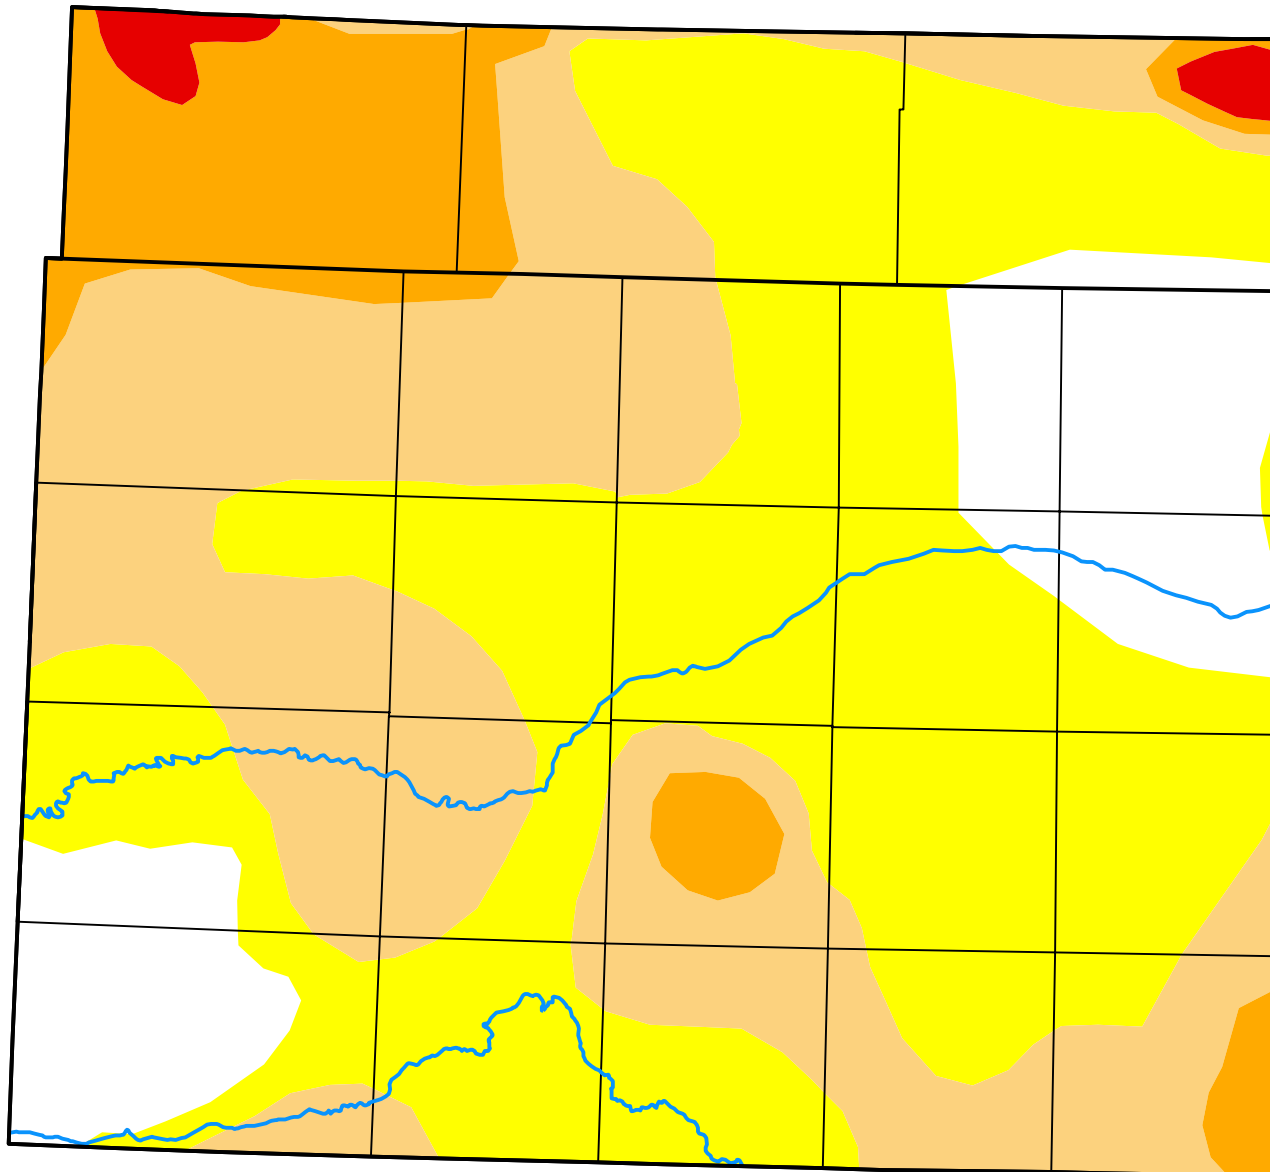

U.S. Drought Monitor Amarillo, TX WFO

October 5, 2021
(Released Thursday, Oct. 7, 2021)
Valid 8 a.m. EDT

Intensity:

-  None
-  D0 Abnormally Dry
-  D1 Moderate Drought
-  D2 Severe Drought
-  D3 Extreme Drought
-  D4 Exceptional Drought

The Drought Monitor focuses on broad-scale conditions. Local conditions may vary. For more information on the Drought Monitor, go to <https://droughtmonitor.unl.edu/About.aspx>

Author:

Brian Fuchs
National Drought Mitigation Center