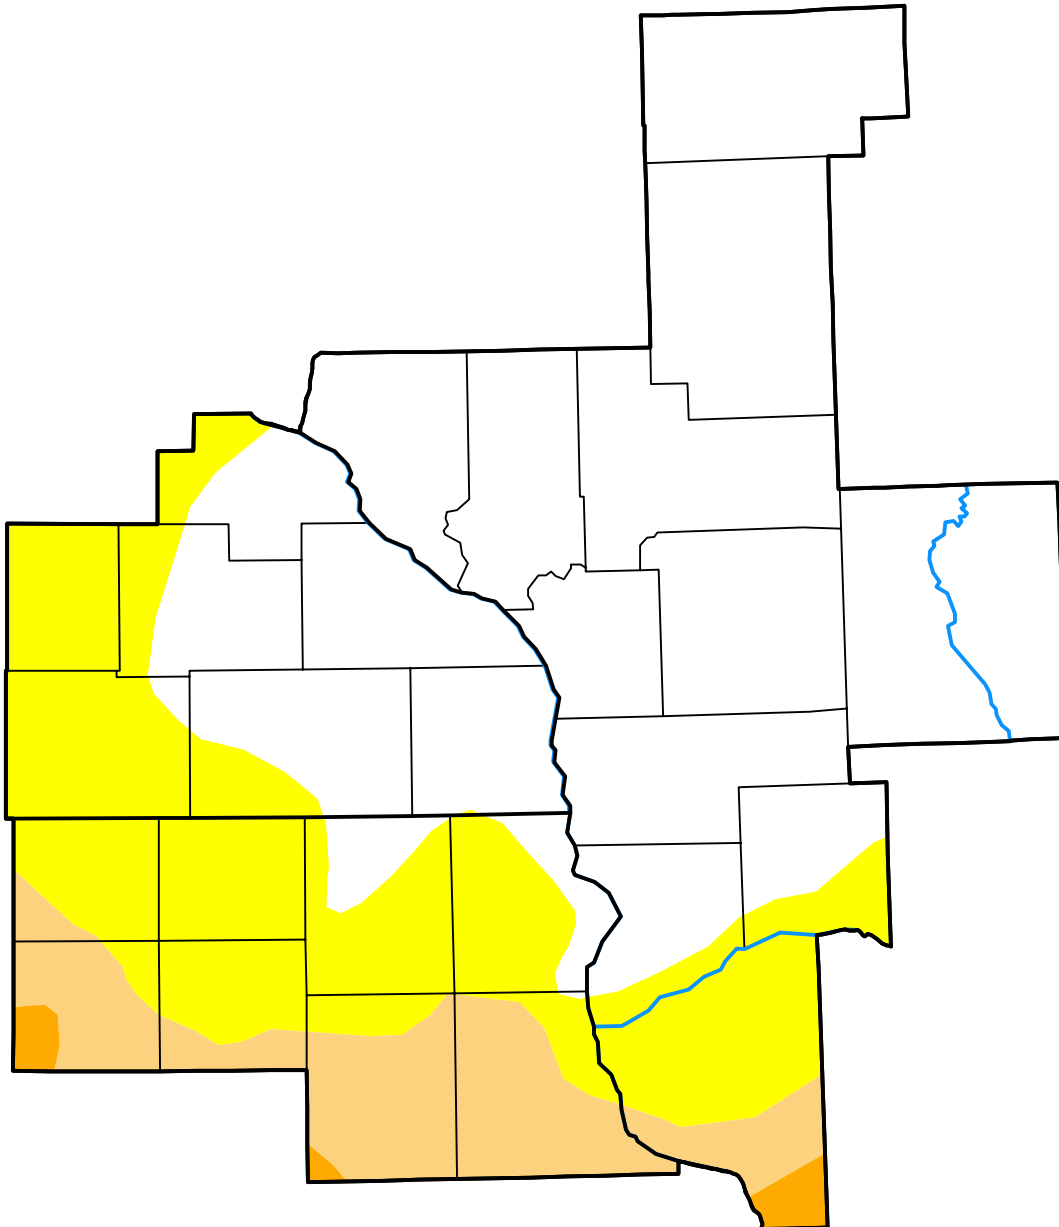

# U.S. Drought Monitor

## LaCrosse, WI WFO

**October 5, 2021**  
 (Released Thursday, Oct. 7, 2021)  
 Valid 8 a.m. EDT

*Drought Conditions (Percent Area)*

	None	D0	D1	D2	D3	D4
<b>Current</b>	61.84	26.61	10.54	1.01	0.00	0.00
<b>Last Week</b> <i>09-28-2021</i>	61.37	27.13	10.49	1.01	0.00	0.00
<b>3 Months Ago</b> <i>07-06-2021</i>	6.08	32.60	48.67	12.66	0.00	0.00
<b>Start of Calendar Year</b> <i>12-29-2020</i>	70.93	29.07	0.00	0.00	0.00	0.00
<b>Start of Water Year</b> <i>09-28-2021</i>	61.37	27.13	10.49	1.01	0.00	0.00
<b>One Year Ago</b> <i>10-06-2020</i>	66.53	32.45	1.02	0.00	0.00	0.00

***Intensity:***

- None
- D0 Abnormally Dry
- D1 Moderate Drought
- D2 Severe Drought
- D3 Extreme Drought
- D4 Exceptional Drought

*The Drought Monitor focuses on broad-scale conditions. Local conditions may vary. For more information on the Drought Monitor, go to <https://droughtmonitor.unl.edu/About.aspx>*