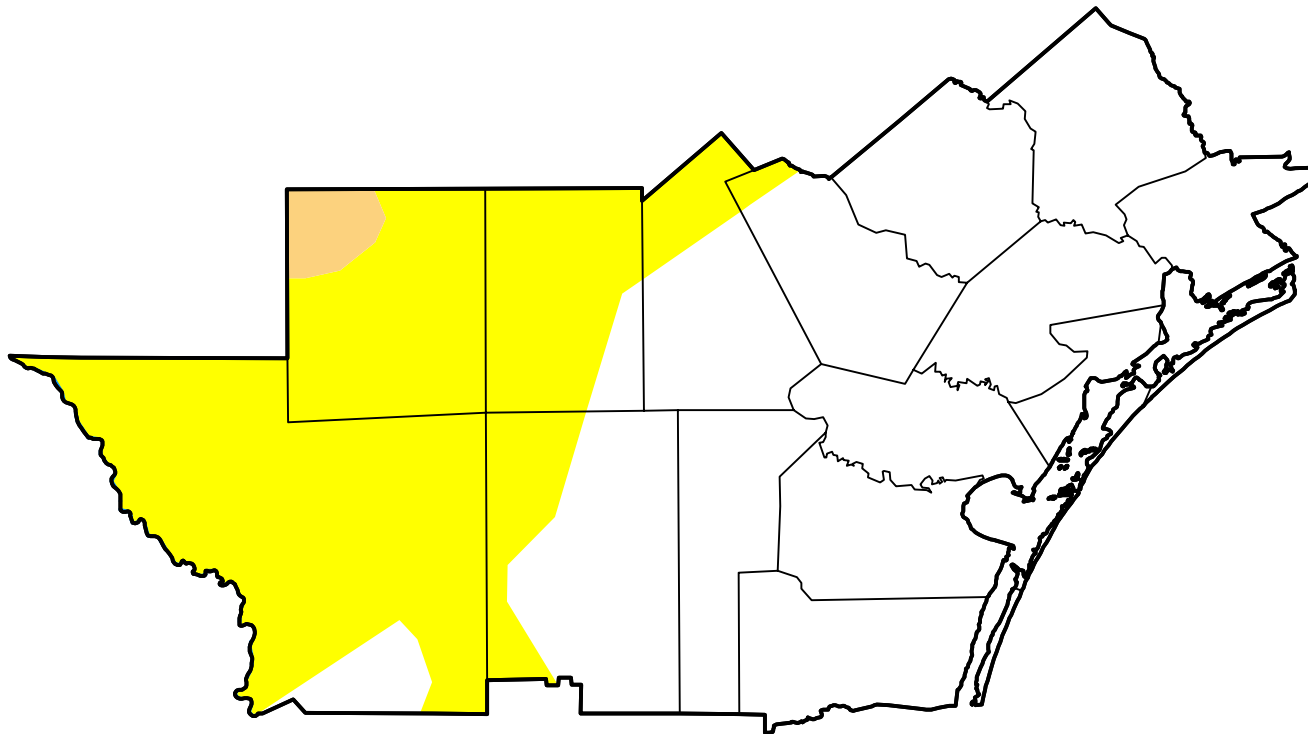

U.S. Drought Monitor

Corpus Christi, TX WFO

October 5, 2021
(Released Thursday, Oct. 7, 2021)
Valid 8 a.m. EDT

Intensity:

- None
- D0 Abnormally Dry
- D1 Moderate Drought
- D2 Severe Drought
- D3 Extreme Drought
- D4 Exceptional Drought

The Drought Monitor focuses on broad-scale conditions. Local conditions may vary. For more information on the Drought Monitor, go to <https://droughtmonitor.unl.edu/About.aspx>

Author:

Brian Fuchs
National Drought Mitigation Center