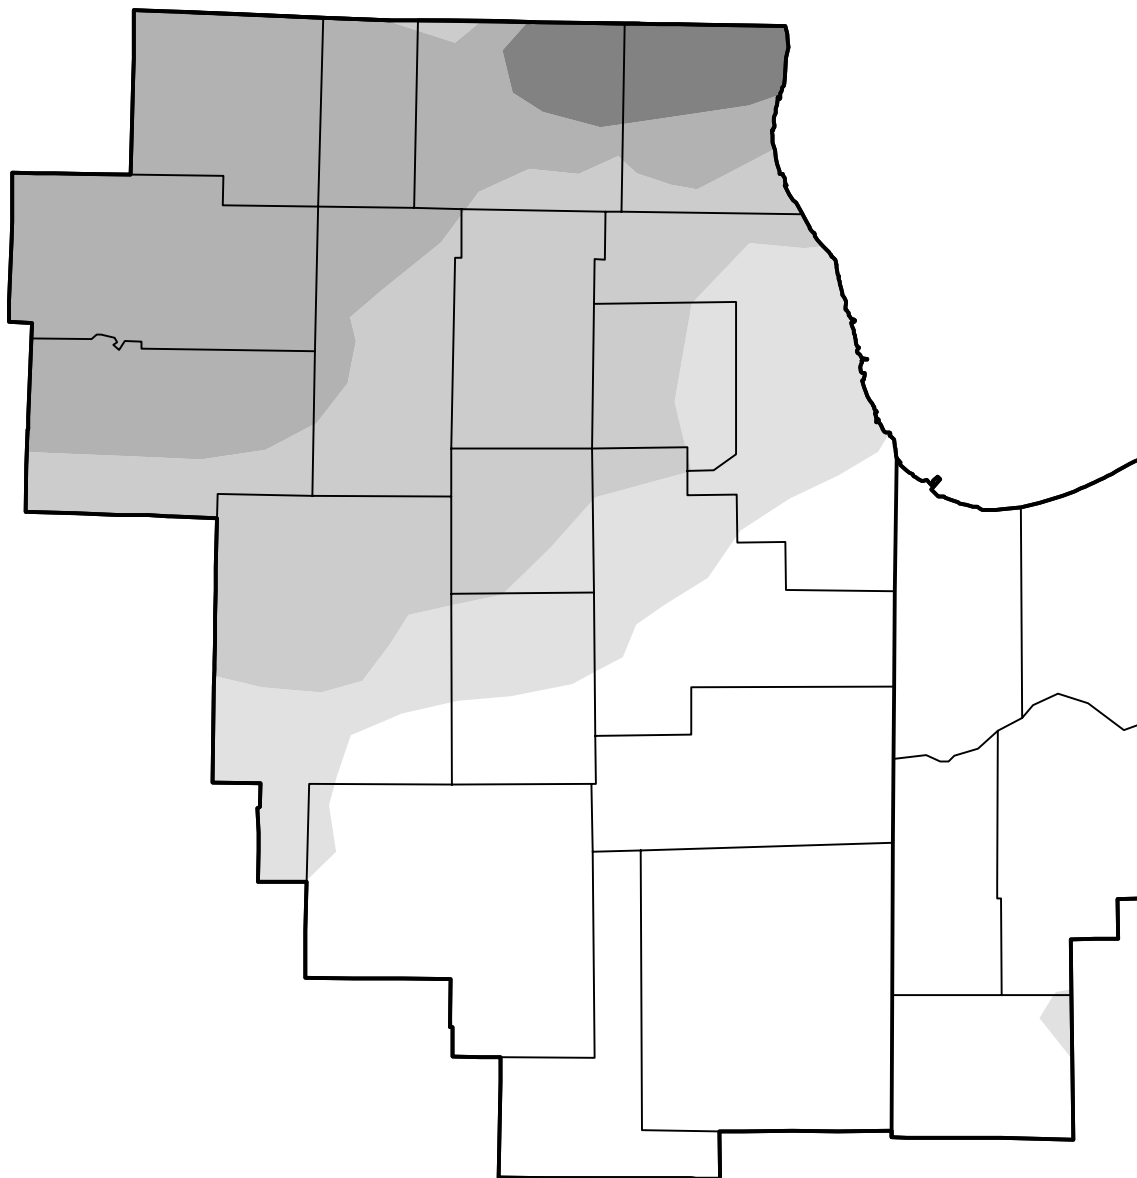

# U.S. Drought Monitor Chicago, IL WFO

October 5, 2021  
(Released Thursday, Oct. 7, 2021)  
Valid 8 a.m. EDT

### Intensity:

-  None
-  D0 Abnormally Dry
-  D1 Moderate Drought
-  D2 Severe Drought
-  D3 Extreme Drought
-  D4 Exceptional Drought

*The Drought Monitor focuses on broad-scale conditions. Local conditions may vary. For more information on the Drought Monitor, go to <https://droughtmonitor.unl.edu/About.aspx>*