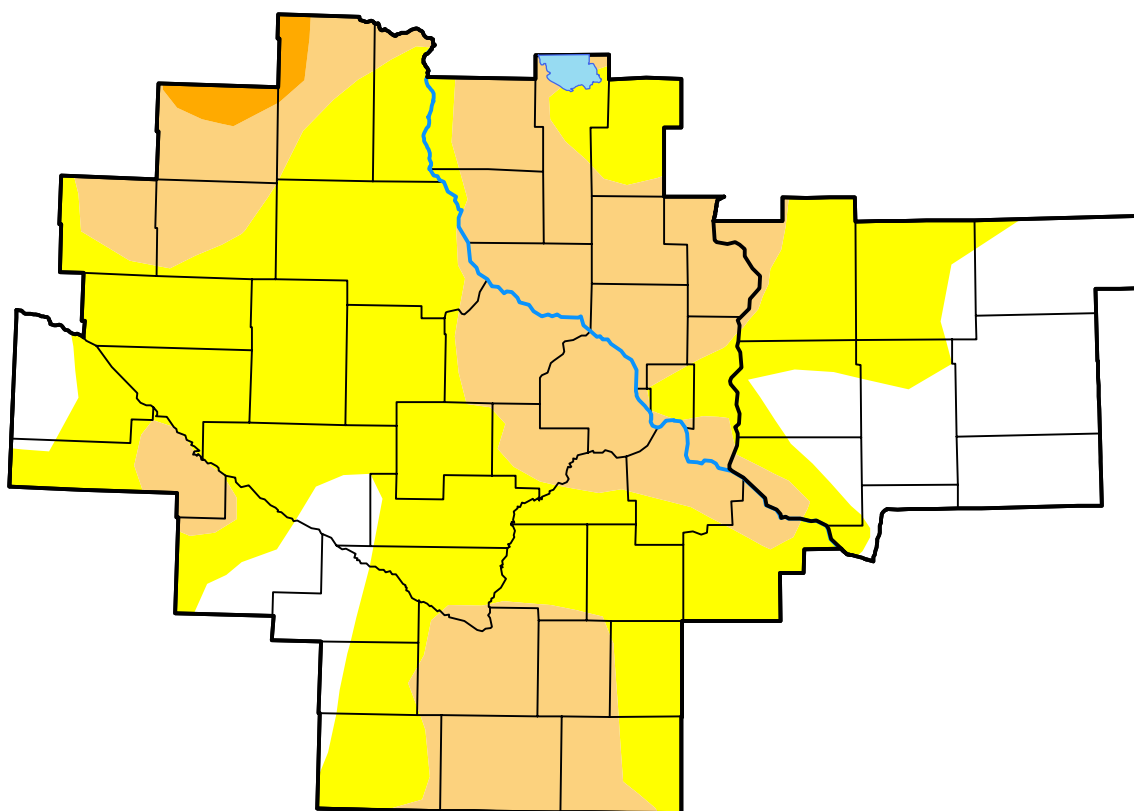

# U.S. Drought Monitor Twin Cities/ Chanhassen, MN WFO

**October 5, 2021**  
(Released Thursday, Oct. 7, 2021)  
Valid 8 a.m. EDT

*Drought Conditions (Percent Area)*

	None	D0-D4	D1-D4	D2-D4	D3-D4	D4
<b>Current</b>	17.25	82.75	33.48	1.04	0.00	0.00
<b>Last Week</b> <i>09-28-2021</i>	14.74	85.26	53.53	3.74	0.00	0.00
<b>3 Months Ago</b> <i>07-06-2021</i>	4.67	95.33	84.61	45.80	0.00	0.00
<b>Start of Calendar Year</b> <i>12-29-2020</i>	6.43	93.57	3.49	0.00	0.00	0.00
<b>Start of Water Year</b> <i>09-28-2021</i>	14.74	85.26	53.53	3.74	0.00	0.00
<b>One Year Ago</b> <i>10-06-2020</i>	52.92	47.08	7.31	0.00	0.00	0.00

***Intensity:***

*The Drought Monitor focuses on broad-scale conditions. Local conditions may vary. For more information on the Drought Monitor, go to <https://droughtmonitor.unl.edu/About.aspx>*

***Author:***