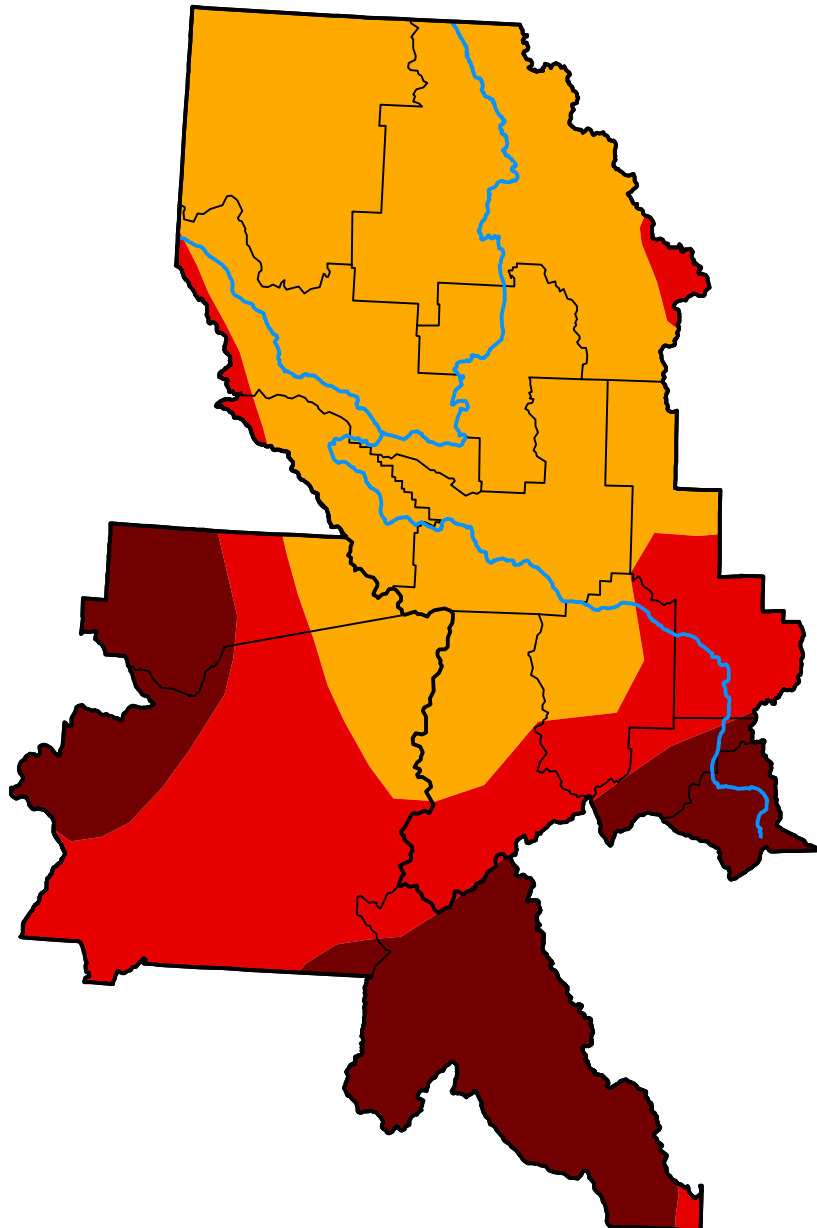

U.S. Drought Monitor

Missoula, MT WFO

October 5, 2021
 (Released Thursday, Oct. 7, 2021)
 Valid 8 a.m. EDT

Drought Conditions (Percent Area)

	None	D0	D1	D2	D3	D4
Current	0.00	0.00	0.00	52.77	26.18	21.06
Last Week <i>09-28-2021</i>	0.00	0.00	0.00	56.92	22.02	21.06
3 Months Ago <i>07-06-2021</i>	0.00	30.97	41.95	18.18	8.90	0.00
Start of Calendar Year <i>12-29-2020</i>	92.68	3.87	3.45	0.00	0.00	0.00
Start of Water Year <i>09-28-2021</i>	0.00	0.00	0.00	56.92	22.02	21.06
One Year Ago <i>10-06-2020</i>	26.32	37.83	35.84	0.00	0.00	0.00

Intensity:

The Drought Monitor focuses on broad-scale conditions. Local conditions may vary. For more information on the Drought Monitor, go to <https://droughtmonitor.unl.edu/About.aspx>

Author:

Brian Fuchs
 National Drought Mitigation Center