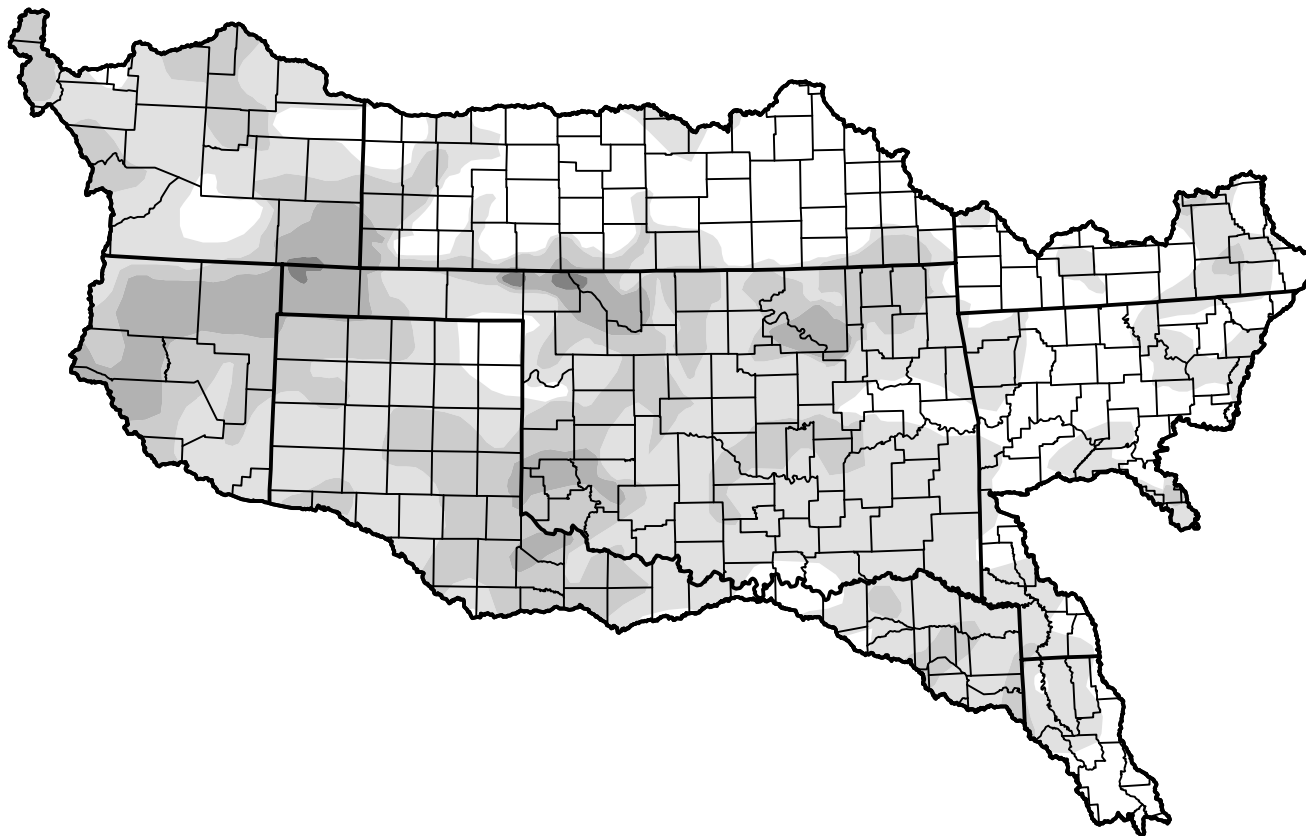

Arkansas-White-Red Watershed

Intensity:

-  None
-  D0 Abnormally Dry
-  D1 Moderate Drought
-  D2 Severe Drought
-  D3 Extreme Drought
-  D4 Exceptional Drought

The Drought Monitor focuses on broad-scale conditions. Local conditions may vary. For more information on the Drought Monitor, go to <https://droughtmonitor.unl.edu/About.aspx>

Author:

Brad Pugh
CPC/NOAA