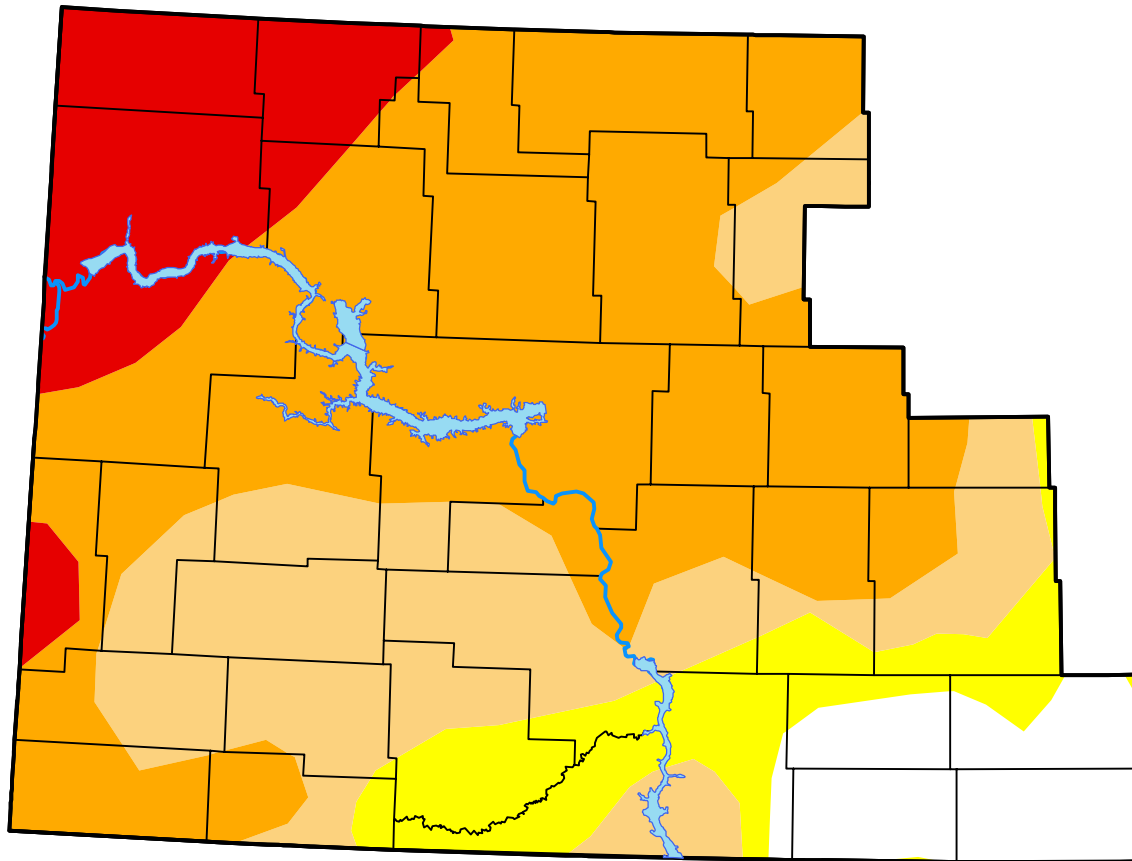

# U.S. Drought Monitor

## Bismarck, ND WFO

**October 19, 2021**  
 (Released Thursday, Oct. 21, 2021)  
 Valid 8 a.m. EDT

*Drought Conditions (Percent Area)*

	None	D0	D1	D2	D3	D4
<b>Current</b>	7.60	9.75	23.29	47.11	12.26	0.00
<b>Last Week</b> <i>10-12-2021</i>	0.00	9.78	8.81	22.33	58.49	0.59
<b>3 Months Ago</b> <i>07-20-2021</i>	0.00	0.00	0.42	39.87	48.36	11.34
<b>Start of Calendar Year</b> <i>12-29-2020</i>	0.00	10.80	19.06	61.37	8.77	0.00
<b>Start of Water Year</b> <i>09-28-2021</i>	0.00	0.00	5.74	27.33	66.34	0.59
<b>One Year Ago</b> <i>10-20-2020</i>	1.94	26.28	40.70	31.08	0.00	0.00