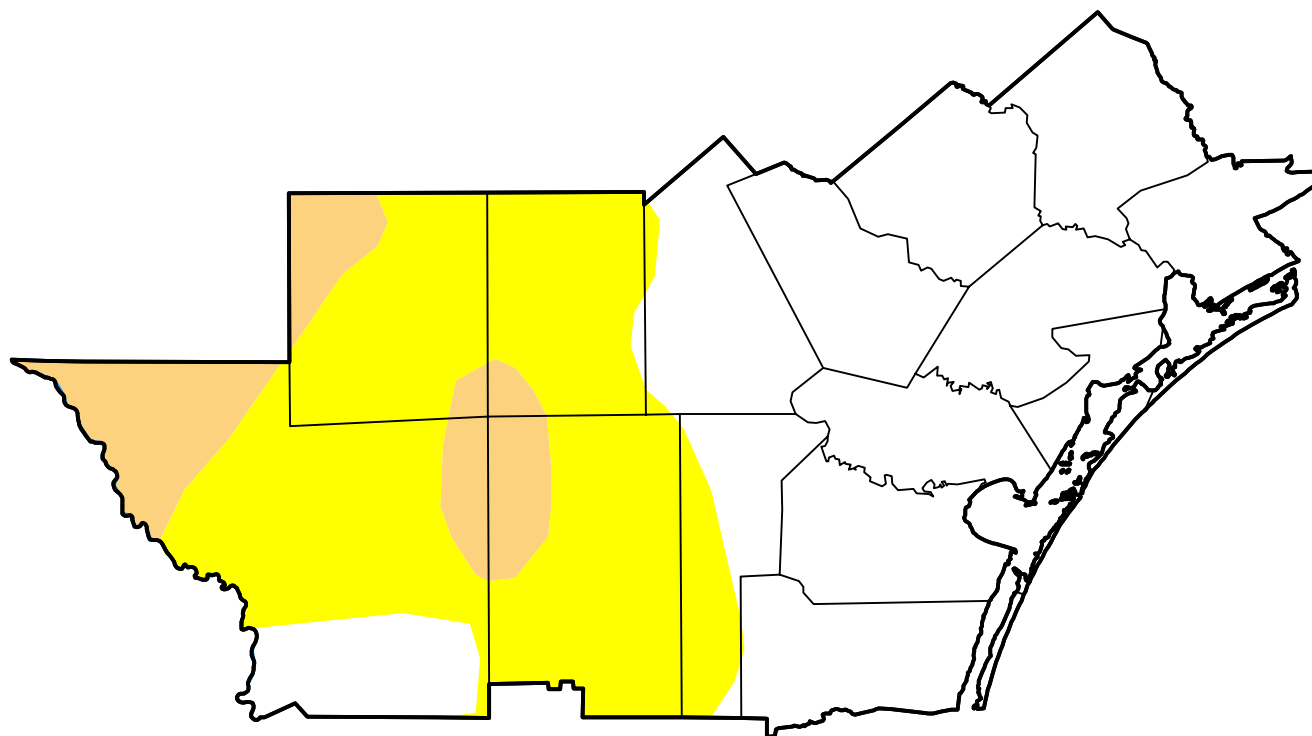

U.S. Drought Monitor

Corpus Christi, TX WFO

October 19, 2021
(Released Thursday, Oct. 21, 2021)
Valid 8 a.m. EDT

Intensity:

-  None
-  D0 Abnormally Dry
-  D1 Moderate Drought
-  D2 Severe Drought
-  D3 Extreme Drought
-  D4 Exceptional Drought

The Drought Monitor focuses on broad-scale conditions. Local conditions may vary. For more information on the Drought Monitor, go to <https://droughtmonitor.unl.edu/About.aspx>

Author:

Brad Pugh
CPC/NOAA