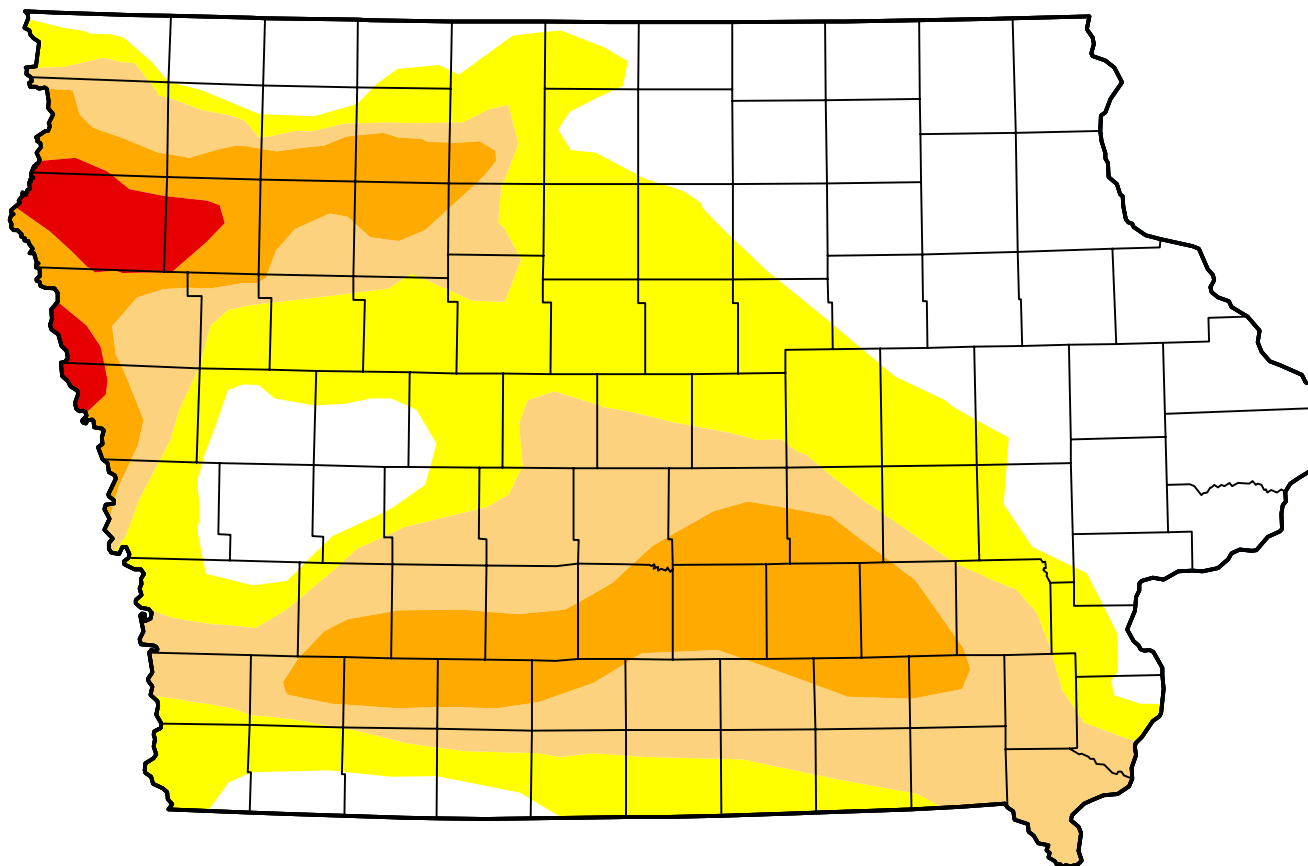

U.S. Drought Monitor

Iowa

August 23, 2022
(Released Thursday, Aug. 25, 2022)

Valid 8 a.m. EDT

Intensity:

-  None
-  D0 Abnormally Dry
-  D1 Moderate Drought
-  D2 Severe Drought
-  D3 Extreme Drought
-  D4 Exceptional Drought

The Drought Monitor focuses on broad-scale conditions. Local conditions may vary. For more information on the Drought Monitor, go to <https://droughtmonitor.unl.edu/About.aspx>

Author:

Deborah Bathke
National Drought Mitigation Center