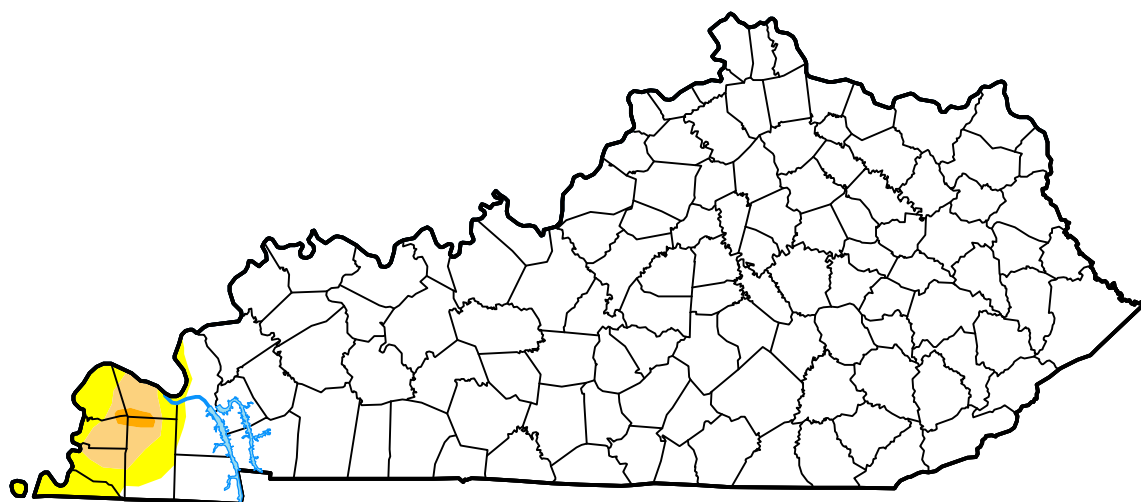

U.S. Drought Monitor Kentucky

August 23, 2022
(Released Thursday, Aug. 25, 2022)
Valid 8 a.m. EDT

Drought Conditions (Percent Area)

	None	D0-D4	D1-D4	D2-D4	D3-D4	D4
Current	95.68	4.32	1.63	0.21	0.00	0.00
Last Week <i>08-16-2022</i>	92.88	7.12	1.80	0.20	0.00	0.00
3 Months Ago <i>05-24-2022</i>	68.52	31.48	0.00	0.00	0.00	0.00
Start of Calendar Year <i>01-04-2022</i>	100.00	0.00	0.00	0.00	0.00	0.00
Start of Water Year <i>09-28-2021</i>	100.00	0.00	0.00	0.00	0.00	0.00
One Year Ago <i>08-24-2021</i>	95.73	4.27	0.00	0.00	0.00	0.00

Intensity:

The Drought Monitor focuses on broad-scale conditions. Local conditions may vary. For more information on the Drought Monitor, go to <https://droughtmonitor.unl.edu/About.aspx>

Author:

Deborah Bathke
National Drought Mitigation Center