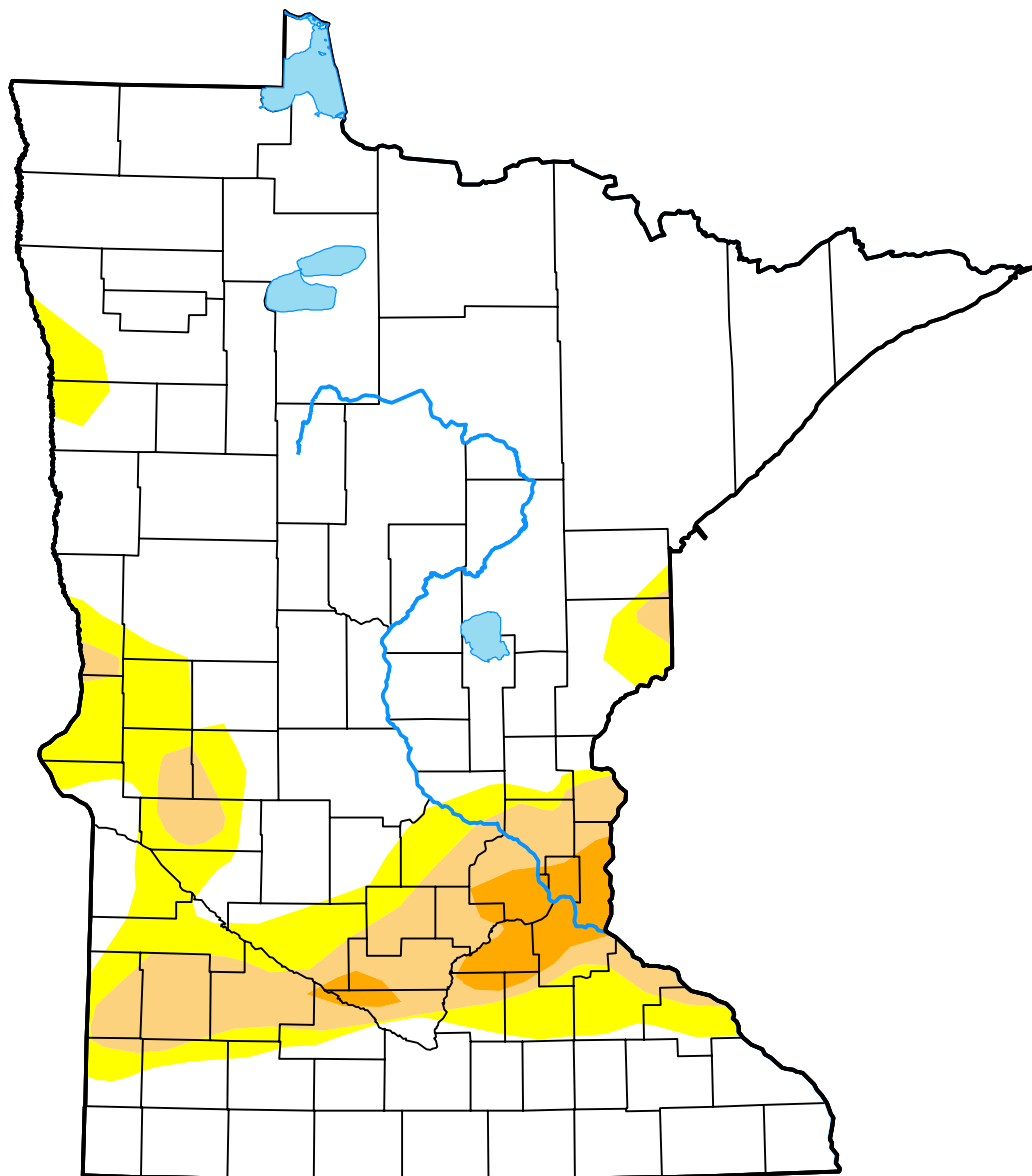

# U.S. Drought Monitor

## Minnesota

**August 23, 2022**  
(Released Thursday, Aug. 25, 2022)  
Valid 8 a.m. EDT

### Intensity:

-  None
-  D0 Abnormally Dry
-  D1 Moderate Drought
-  D2 Severe Drought
-  D3 Extreme Drought
-  D4 Exceptional Drought

*The Drought Monitor focuses on broad-scale conditions. Local conditions may vary. For more information on the Drought Monitor, go to <https://droughtmonitor.unl.edu/About.aspx>*