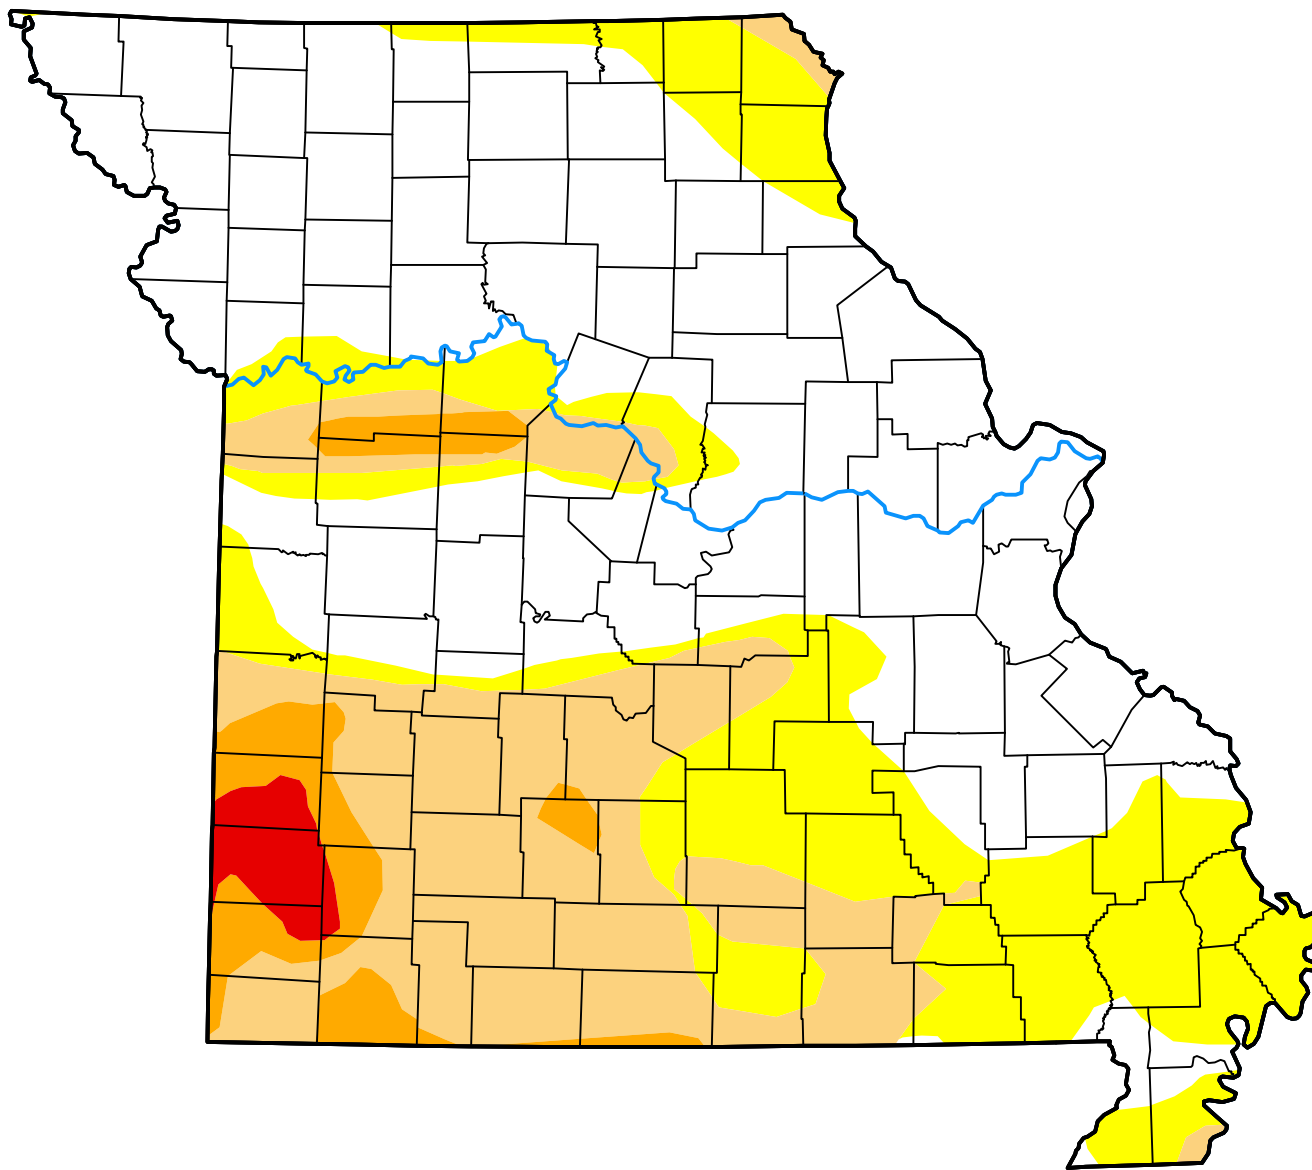

U.S. Drought Monitor

Missouri

August 23, 2022
(Released Thursday, Aug. 25, 2022)
Valid 8 a.m. EDT

Intensity:

-  None
-  D0 Abnormally Dry
-  D1 Moderate Drought
-  D2 Severe Drought
-  D3 Extreme Drought
-  D4 Exceptional Drought

The Drought Monitor focuses on broad-scale conditions. Local conditions may vary. For more information on the Drought Monitor, go to <https://droughtmonitor.unl.edu/About.aspx>

Author:

Deborah Bathke
National Drought Mitigation Center