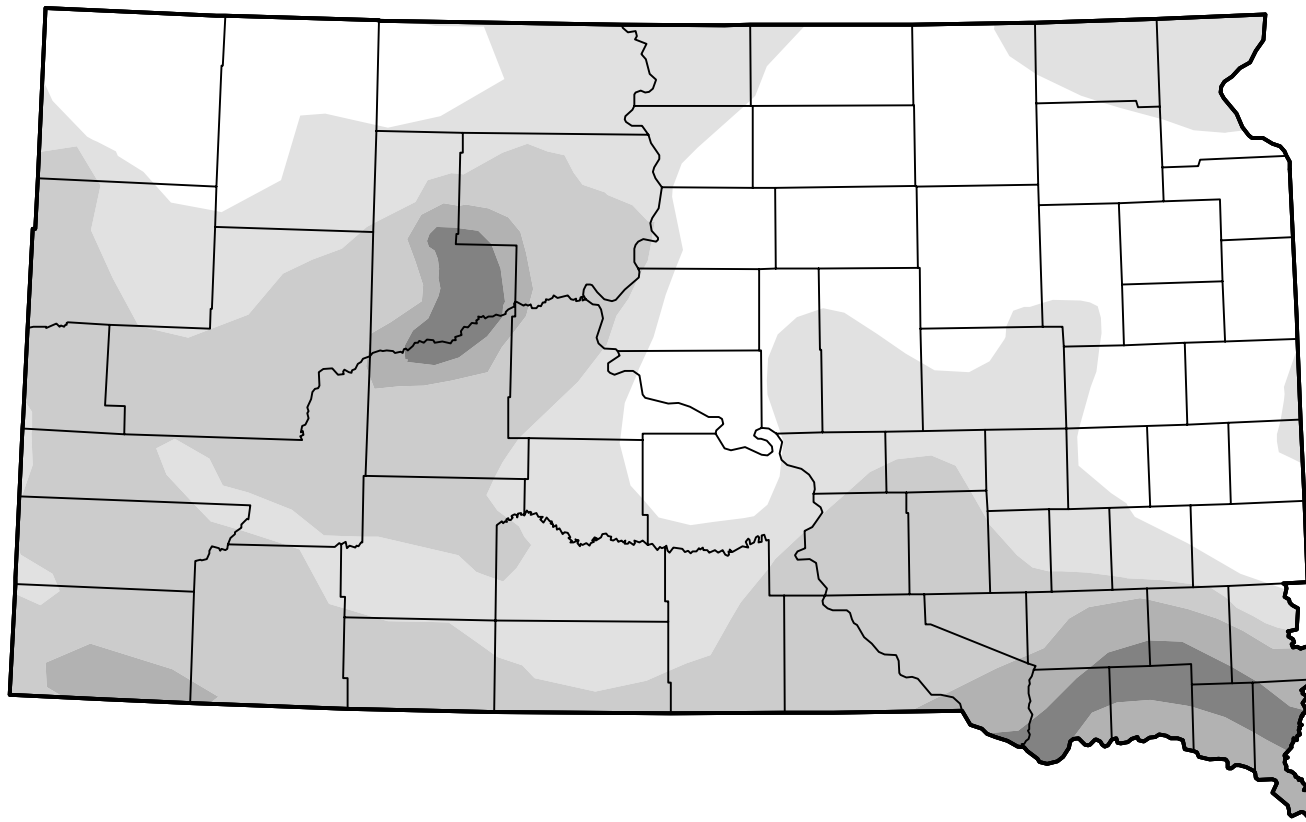

U.S. Drought Monitor South Dakota

August 23, 2022
(Released Thursday, Aug. 25, 2022)
Valid 8 a.m. EDT

Intensity:

-  None
-  D0 Abnormally Dry
-  D1 Moderate Drought
-  D2 Severe Drought
-  D3 Extreme Drought
-  D4 Exceptional Drought

The Drought Monitor focuses on broad-scale conditions. Local conditions may vary. For more information on the Drought Monitor, go to <https://droughtmonitor.unl.edu/About.aspx>

Author:

Deborah Bathke
National Drought Mitigation Center