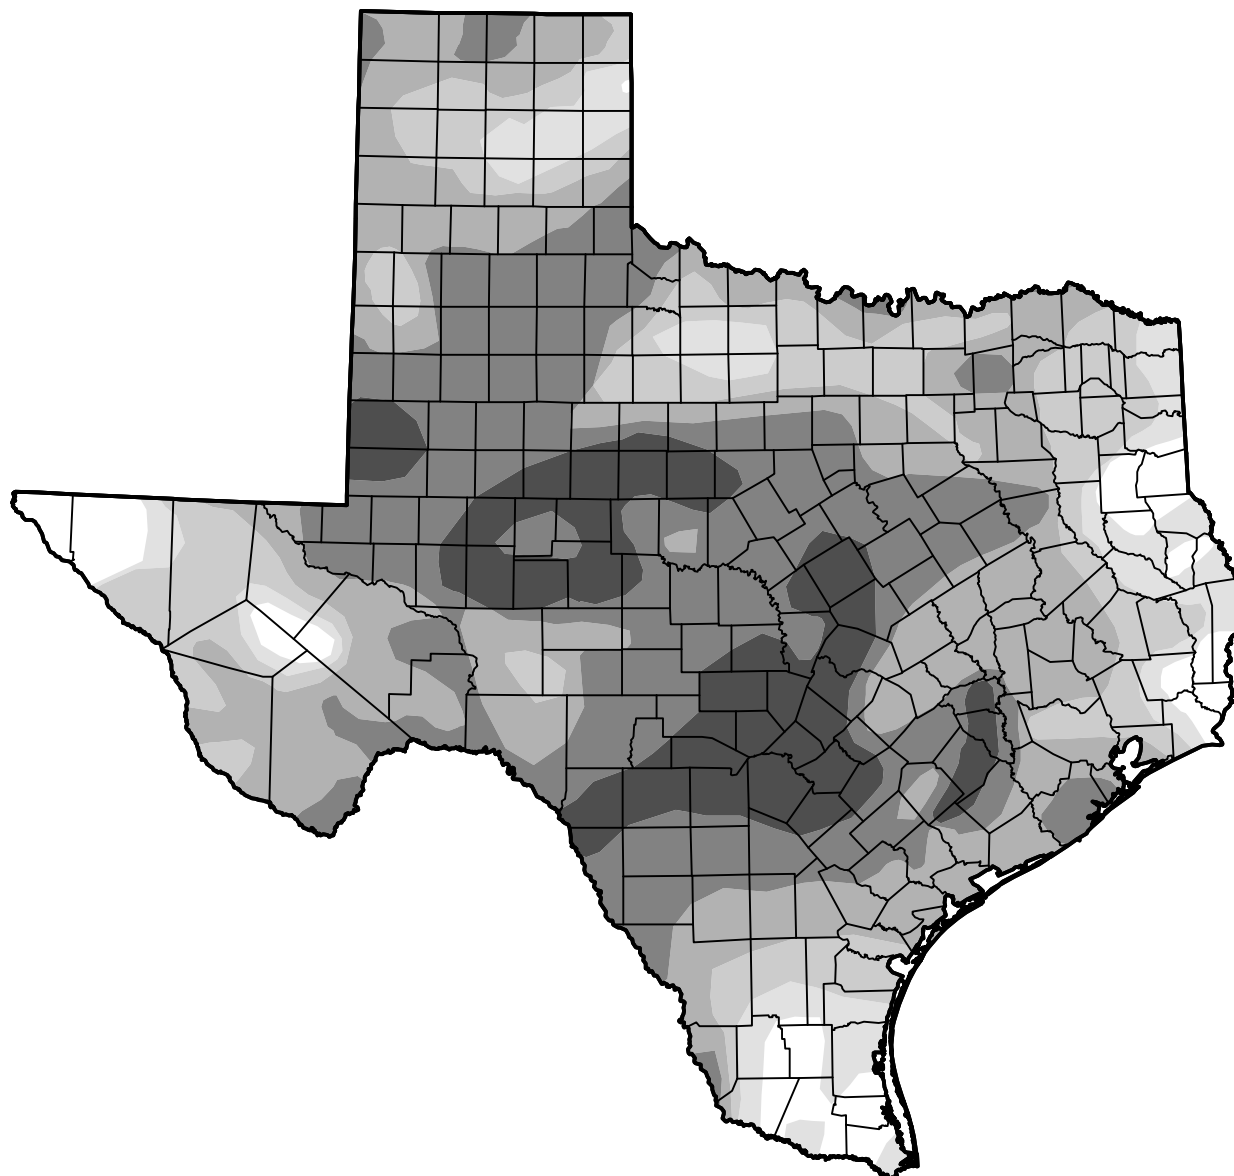

U.S. Drought Monitor

Texas

August 23, 2022
(Released Thursday, Aug. 25, 2022)
Valid 8 a.m. EDT

Intensity:

-  None
-  D0 Abnormally Dry
-  D1 Moderate Drought
-  D2 Severe Drought
-  D3 Extreme Drought
-  D4 Exceptional Drought

The Drought Monitor focuses on broad-scale conditions. Local conditions may vary. For more information on the Drought Monitor, go to <https://droughtmonitor.unl.edu/About.aspx>

Author:

Deborah Bathke
National Drought Mitigation Center