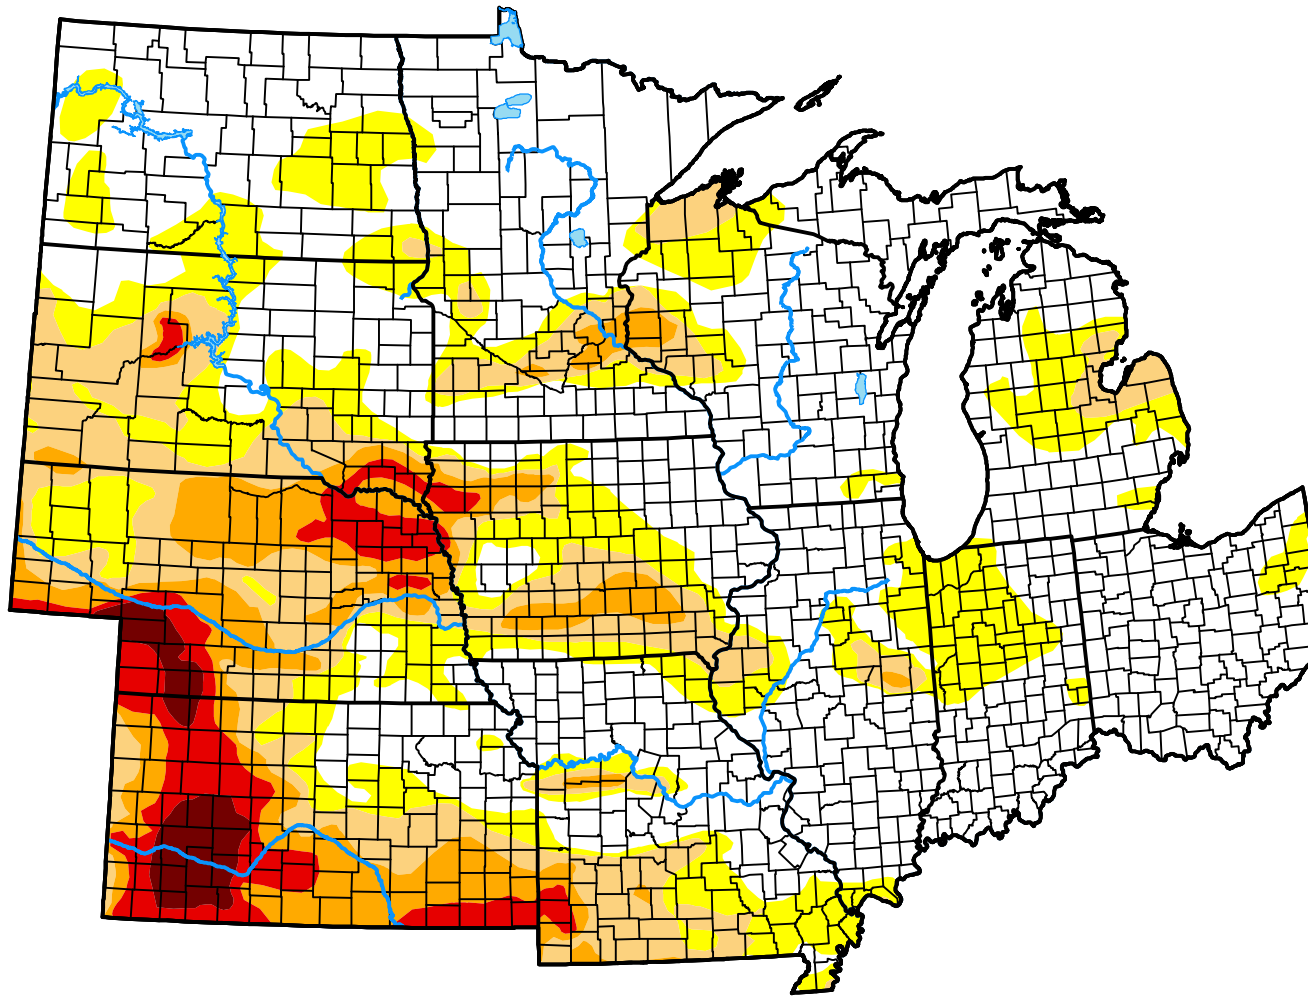

# U.S. Drought Monitor North Central States

**August 23, 2022**  
(Released Thursday, Aug. 25, 2022)  
Valid 8 a.m. EDT

### Intensity:

-  None
-  D0 Abnormally Dry
-  D1 Moderate Drought
-  D2 Severe Drought
-  D3 Extreme Drought
-  D4 Exceptional Drought

*The Drought Monitor focuses on broad-scale conditions. Local conditions may vary. For more information on the Drought Monitor, go to <https://droughtmonitor.unl.edu/About.aspx>*