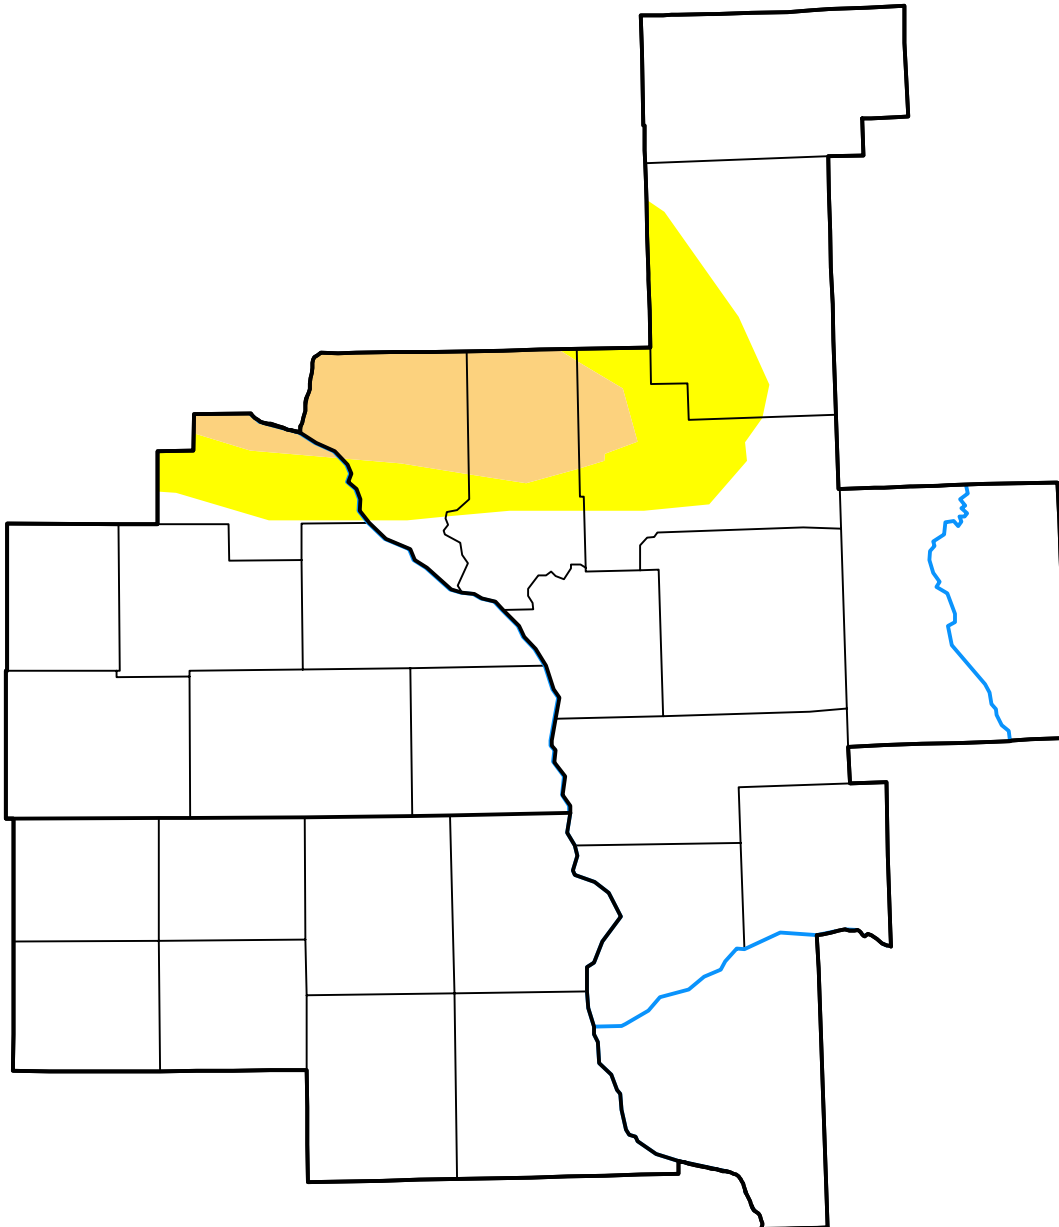

# U.S. Drought Monitor

## LaCrosse, WI WFO

**August 23, 2022**  
 (Released Thursday, Aug. 25, 2022)  
 Valid 8 a.m. EDT

*Drought Conditions (Percent Area)*

	None	D0-D4	D1-D4	D2-D4	D3-D4	D4
<b>Current</b>	87.67	12.33	5.17	0.00	0.00	0.00
<b>Last Week</b> <i>08-16-2022</i>	87.34	12.66	5.17	0.00	0.00	0.00
<b>3 Months Ago</b> <i>05-24-2022</i>	96.66	3.34	0.00	0.00	0.00	0.00
<b>Start of Calendar Year</b> <i>01-04-2022</i>	55.85	44.15	15.24	3.62	0.00	0.00
<b>Start of Water Year</b> <i>09-28-2021</i>	61.37	38.63	11.50	1.01	0.00	0.00
<b>One Year Ago</b> <i>08-24-2021</i>	46.65	53.35	38.21	6.67	0.46	0.00

***Intensity:***

- None
- D0 Abnormally Dry
- D1 Moderate Drought
- D2 Severe Drought
- D3 Extreme Drought
- D4 Exceptional Drought

*The Drought Monitor focuses on broad-scale conditions. Local conditions may vary. For more information on the Drought Monitor, go to <https://droughtmonitor.unl.edu/About.aspx>*