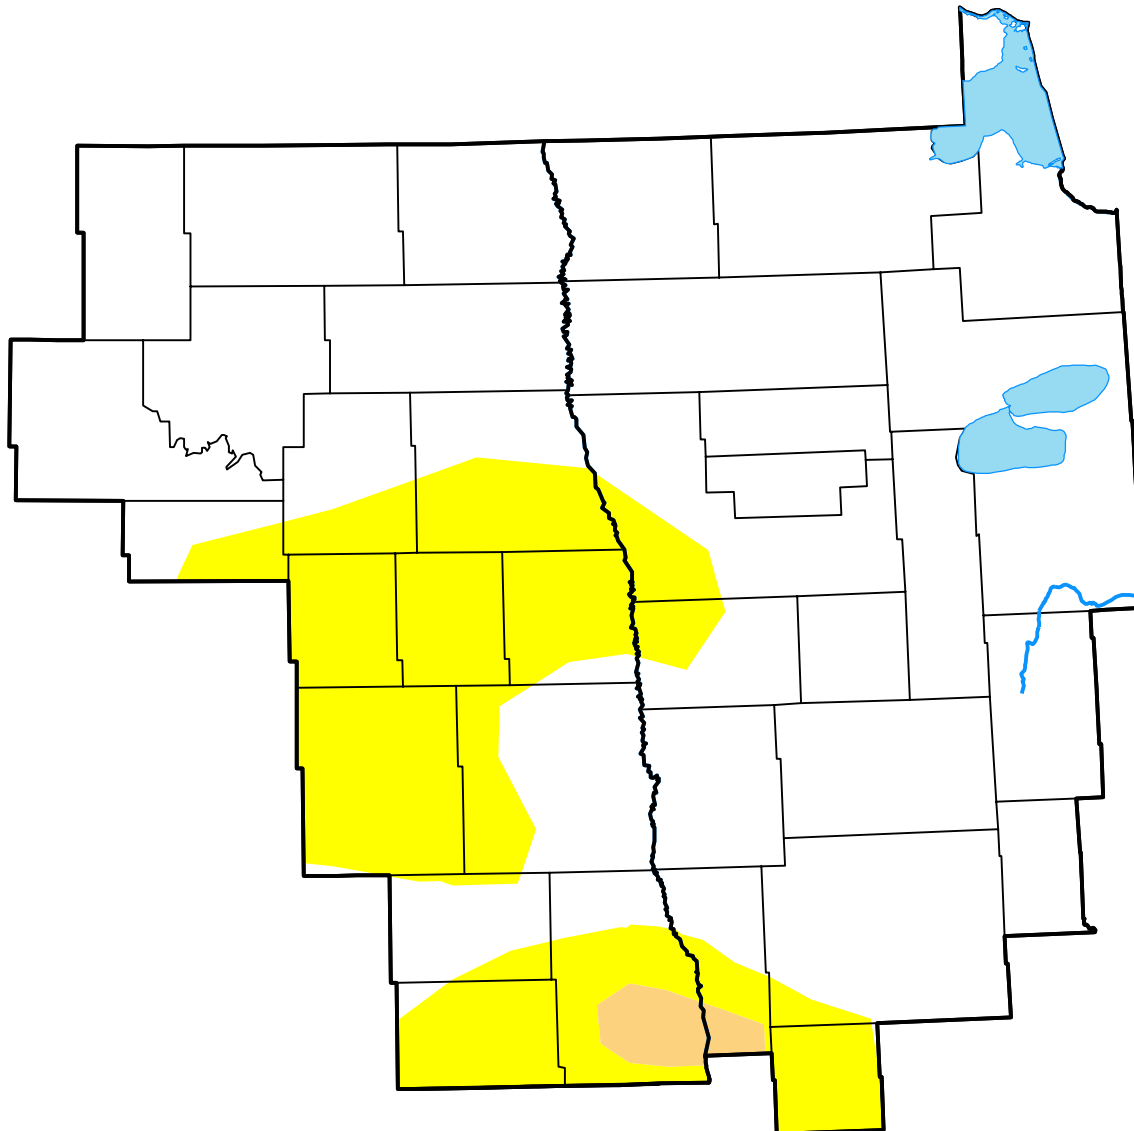

U.S. Drought Monitor

Grand Forks, ND WFO

August 23, 2022
 (Released Thursday, Aug. 25, 2022)
 Valid 8 a.m. EDT

Drought Conditions (Percent Area)

	None	D0	D1	D2	D3	D4
Current	77.79	21.04	1.18	0.00	0.00	0.00
Last Week <i>08-16-2022</i>	78.33	20.50	1.18	0.00	0.00	0.00
3 Months Ago <i>05-24-2022</i>	100.00	0.00	0.00	0.00	0.00	0.00
Start of Calendar Year <i>01-04-2022</i>	23.12	54.49	19.05	3.34	0.00	0.00
Start of Water Year <i>09-28-2021</i>	0.60	0.47	9.73	48.70	40.50	0.00
One Year Ago <i>08-24-2021</i>	0.00	0.00	0.66	16.52	65.15	17.67

Intensity:

- None
- D0 Abnormally Dry
- D1 Moderate Drought
- D2 Severe Drought
- D3 Extreme Drought
- D4 Exceptional Drought

The Drought Monitor focuses on broad-scale conditions. Local conditions may vary. For more information on the Drought Monitor, go to <https://droughtmonitor.unl.edu/About.aspx>