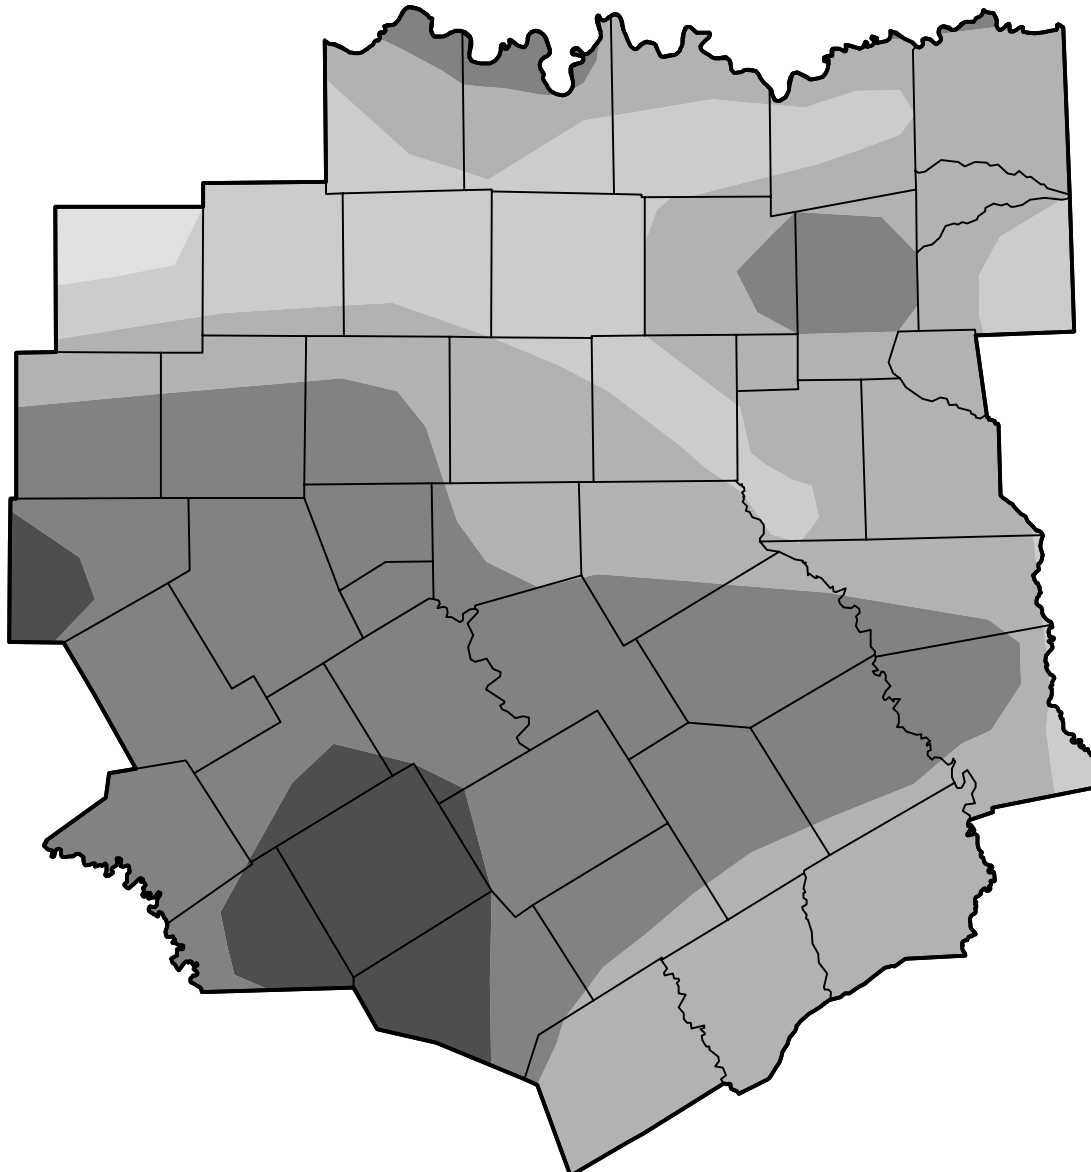

U.S. Drought Monitor
**Fort Worth/
Dallas, TX WFO**

August 23, 2022
(Released Thursday, Aug. 25, 2022)
Valid 8 a.m. EDT

Intensity:

-  None
-  D0 Abnormally Dry
-  D1 Moderate Drought
-  D2 Severe Drought
-  D3 Extreme Drought
-  D4 Exceptional Drought

The Drought Monitor focuses on broad-scale conditions. Local conditions may vary. For more information on the Drought Monitor, go to <https://droughtmonitor.unl.edu/About.aspx>

Author:

Deborah Bathke
National Drought Mitigation Center

droughtmonitor.unl.edu