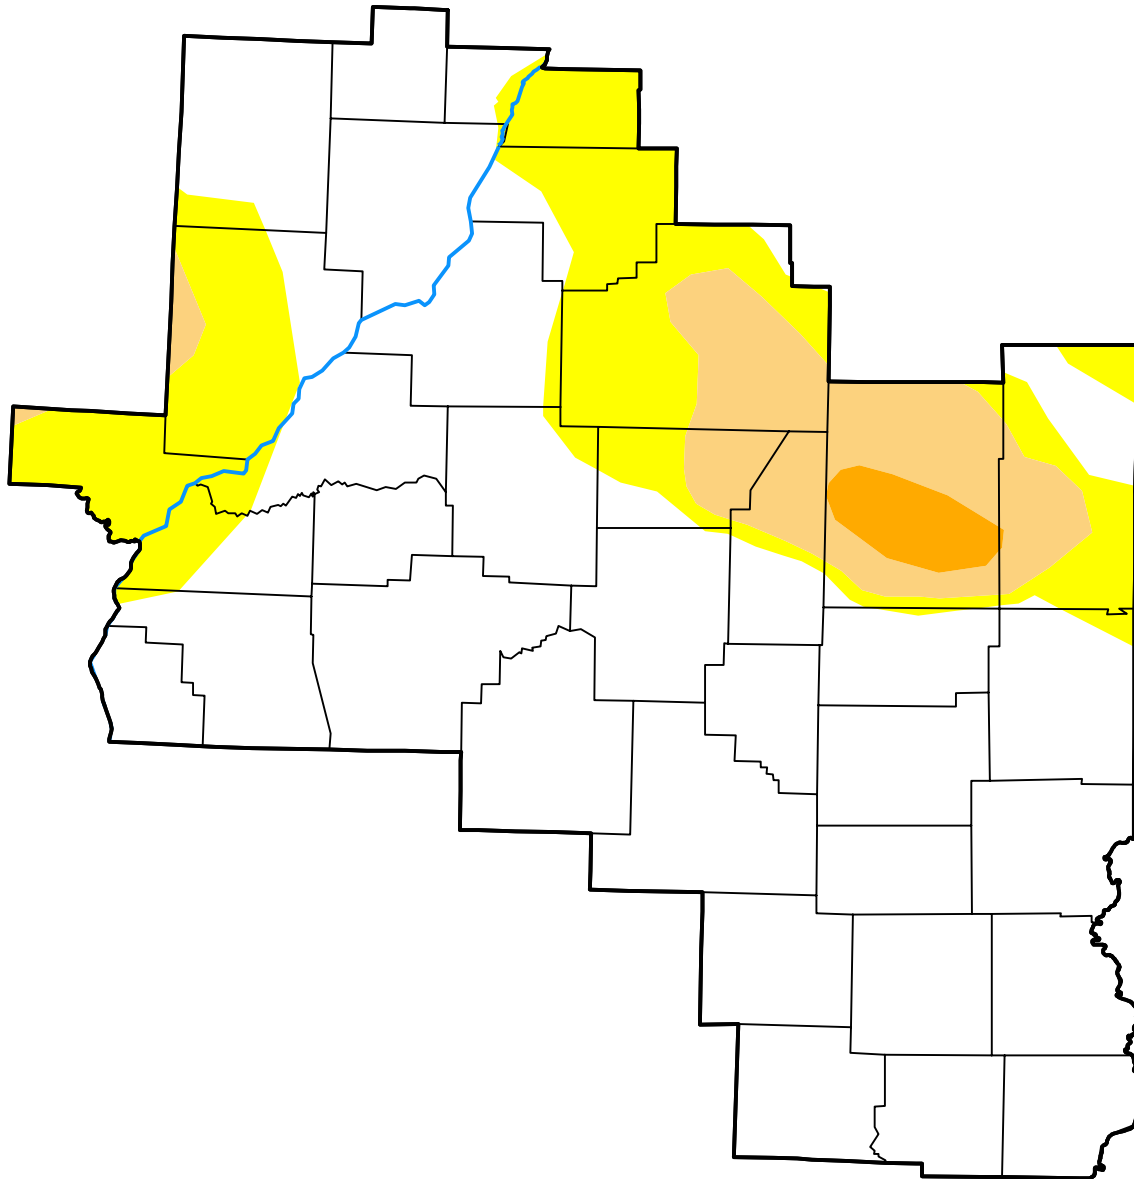

U.S. Drought Monitor Lincoln, IL WFO

August 23, 2022
(Released Thursday, Aug. 25, 2022)
Valid 8 a.m. EDT

Drought Conditions (Percent Area)

	None	D0-D4	D1-D4	D2-D4	D3-D4	D4
Current	71.57	28.43	10.42	1.53	0.00	0.00
Last Week <i>08-16-2022</i>	54.94	45.06	11.09	1.53	0.00	0.00
3 Months Ago <i>05-24-2022</i>	100.00	0.00	0.00	0.00	0.00	0.00
Start of Calendar Year <i>01-04-2022</i>	100.00	0.00	0.00	0.00	0.00	0.00
Start of Water Year <i>09-28-2021</i>	89.10	10.90	0.00	0.00	0.00	0.00
One Year Ago <i>08-24-2021</i>	94.62	5.38	0.00	0.00	0.00	0.00

Intensity:

- None
- D0 Abnormally Dry
- D1 Moderate Drought
- D2 Severe Drought
- D3 Extreme Drought
- D4 Exceptional Drought

The Drought Monitor focuses on broad-scale conditions. Local conditions may vary. For more information on the Drought Monitor, go to <https://droughtmonitor.unl.edu/About.aspx>