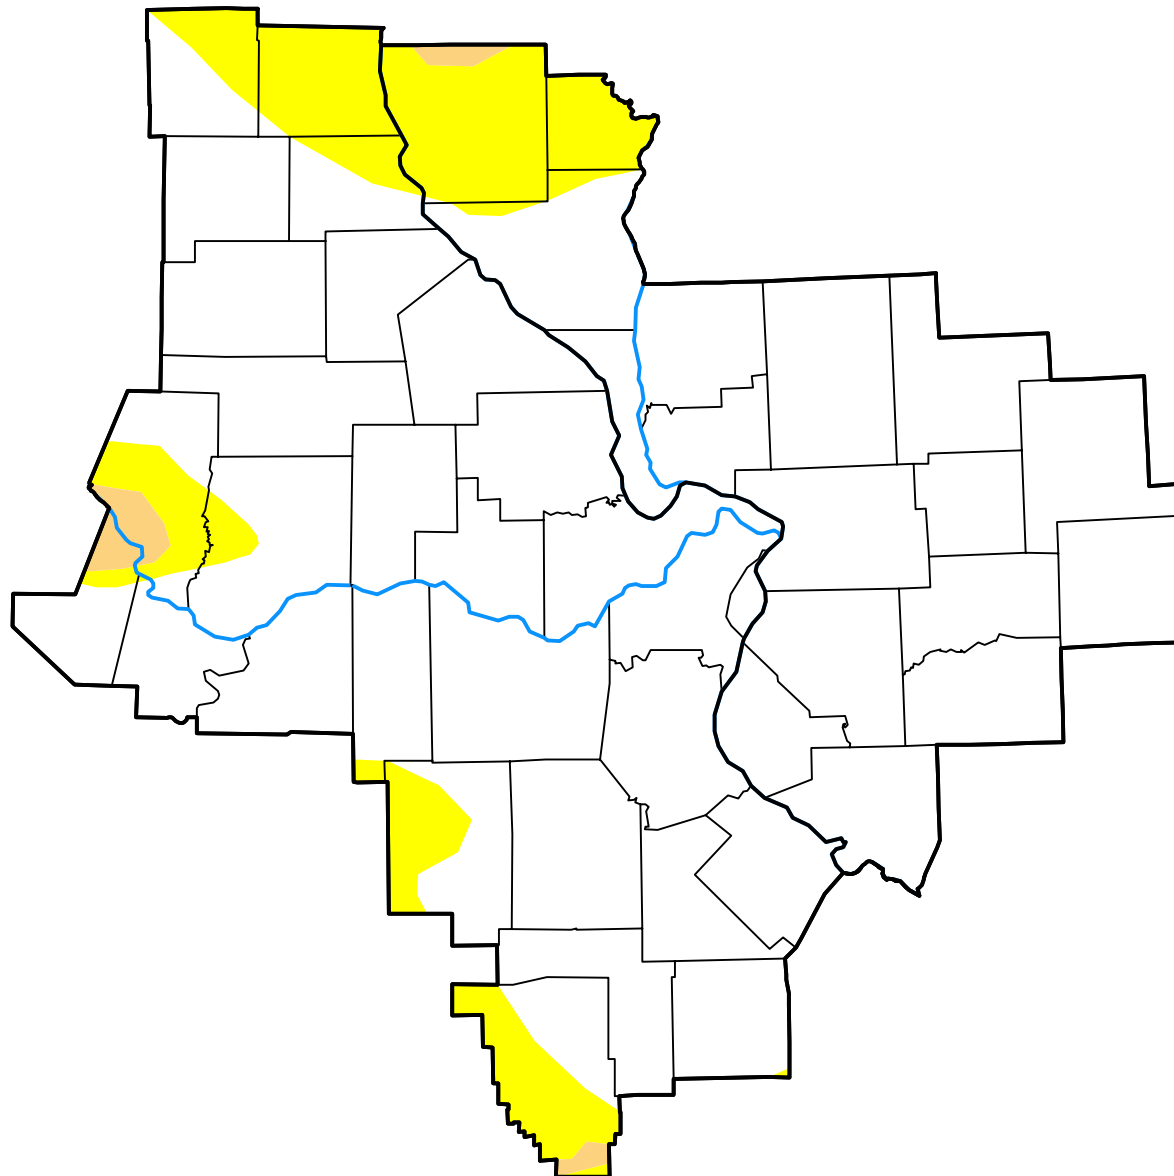

U.S. Drought Monitor

Saint Louis, MO WFO

August 23, 2022
(Released Thursday, Aug. 25, 2022)
Valid 8 a.m. EDT

Intensity:

- None
- D0 Abnormally Dry
- D1 Moderate Drought
- D2 Severe Drought
- D3 Extreme Drought
- D4 Exceptional Drought

The Drought Monitor focuses on broad-scale conditions. Local conditions may vary. For more information on the Drought Monitor, go to <https://droughtmonitor.unl.edu/About.aspx>

Author:

Deborah Bathke
National Drought Mitigation Center