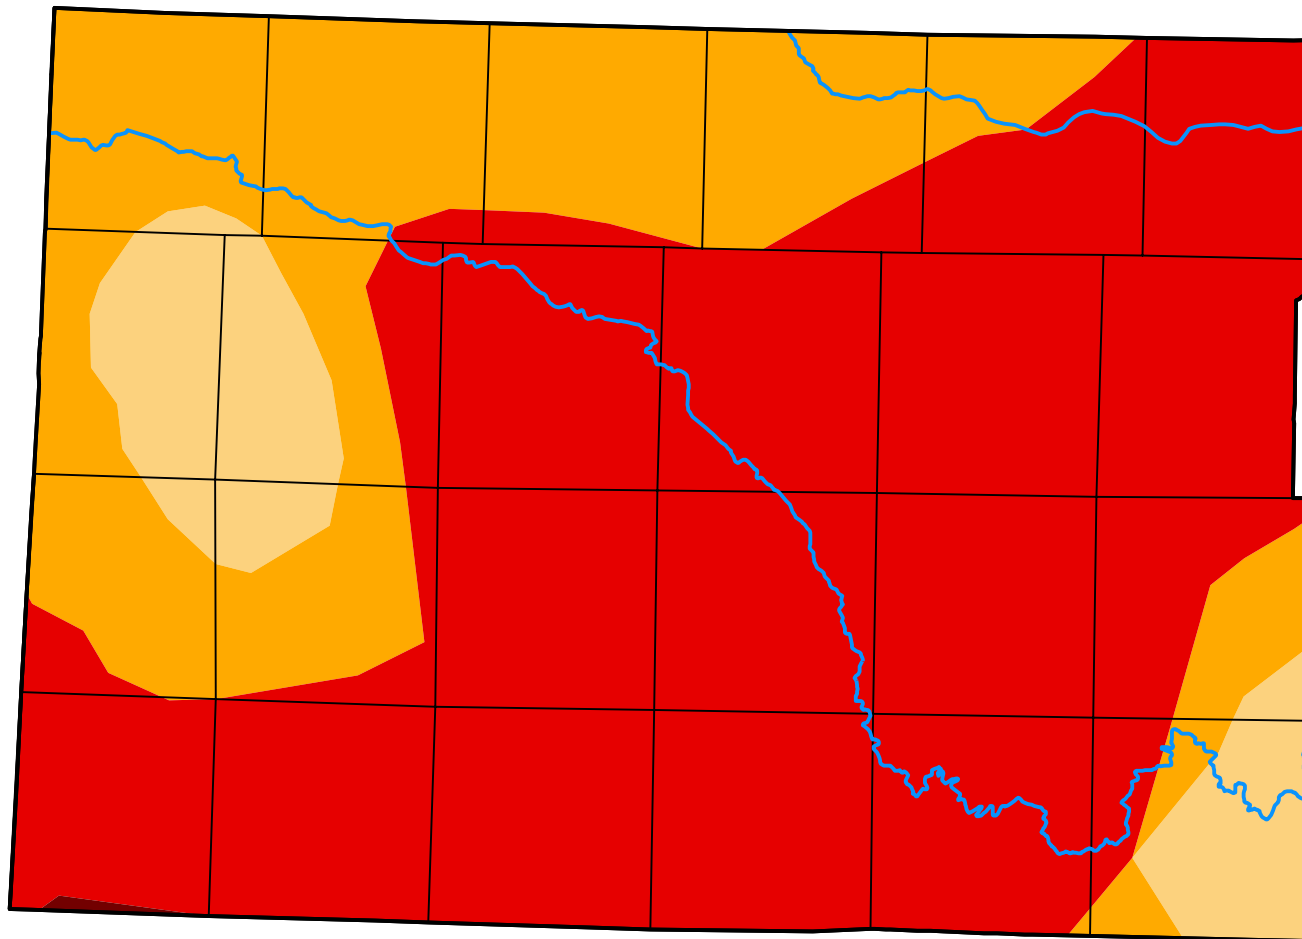

U.S. Drought Monitor Lubbock, TX WFO

August 23, 2022
(Released Thursday, Aug. 25, 2022)
Valid 8 a.m. EDT

Intensity:

-  None
-  D0 Abnormally Dry
-  D1 Moderate Drought
-  D2 Severe Drought
-  D3 Extreme Drought
-  D4 Exceptional Drought

The Drought Monitor focuses on broad-scale conditions. Local conditions may vary. For more information on the Drought Monitor, go to <https://droughtmonitor.unl.edu/About.aspx>

Author:

Deborah Bathke
National Drought Mitigation Center