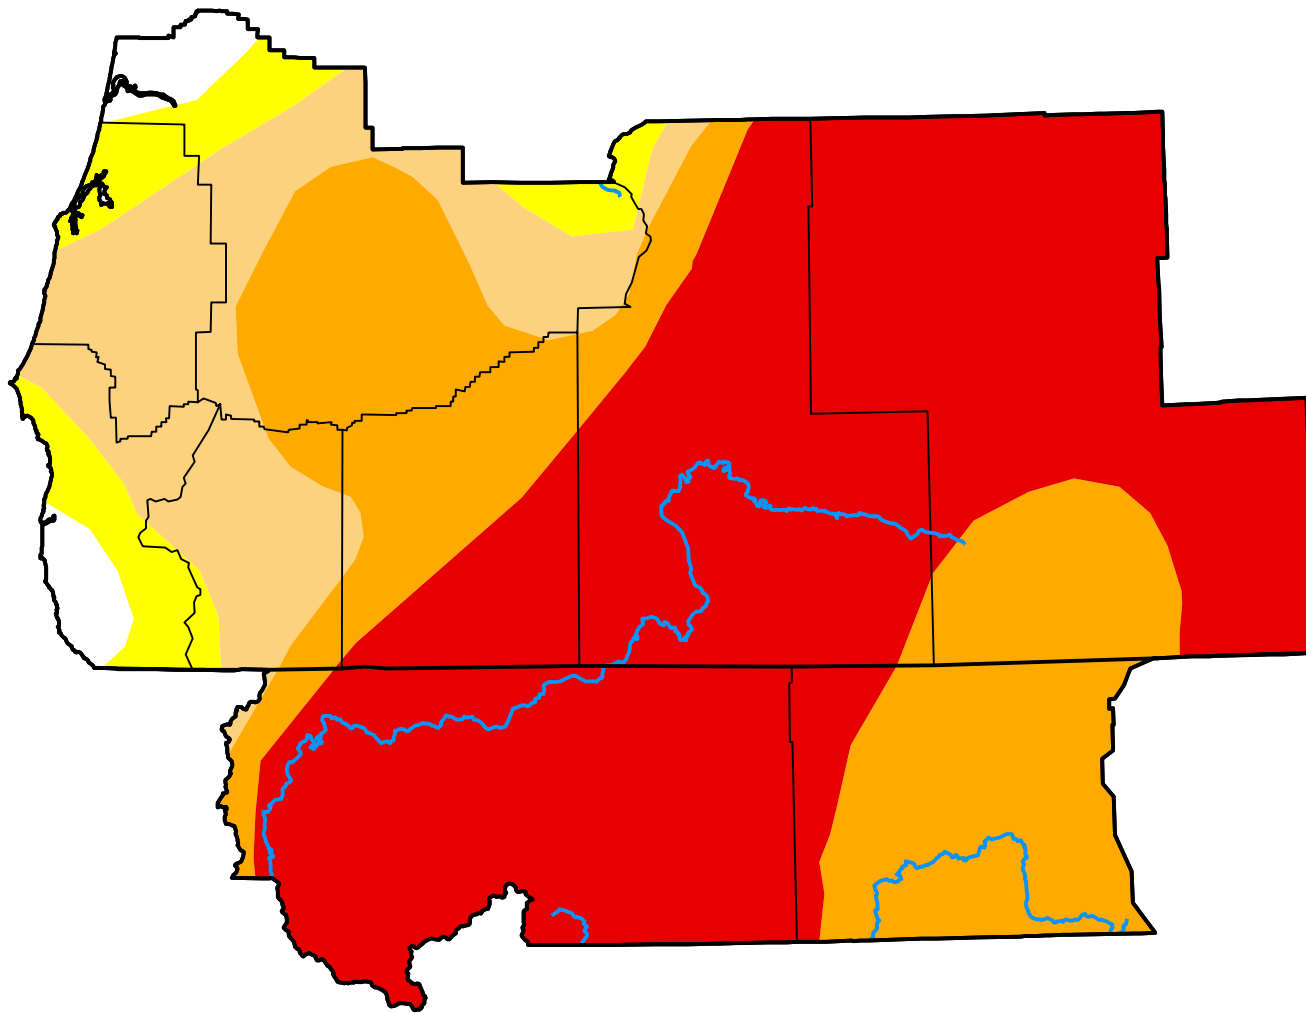

# U.S. Drought Monitor

## Medford, OR WFO

**August 23, 2022**  
(Released Thursday, Aug. 25, 2022)  
Valid 8 a.m. EDT

### Intensity:

- None
- D0 Abnormally Dry
- D1 Moderate Drought
- D2 Severe Drought
- D3 Extreme Drought
- D4 Exceptional Drought

*The Drought Monitor focuses on broad-scale conditions. Local conditions may vary. For more information on the Drought Monitor, go to <https://droughtmonitor.unl.edu/About.aspx>*