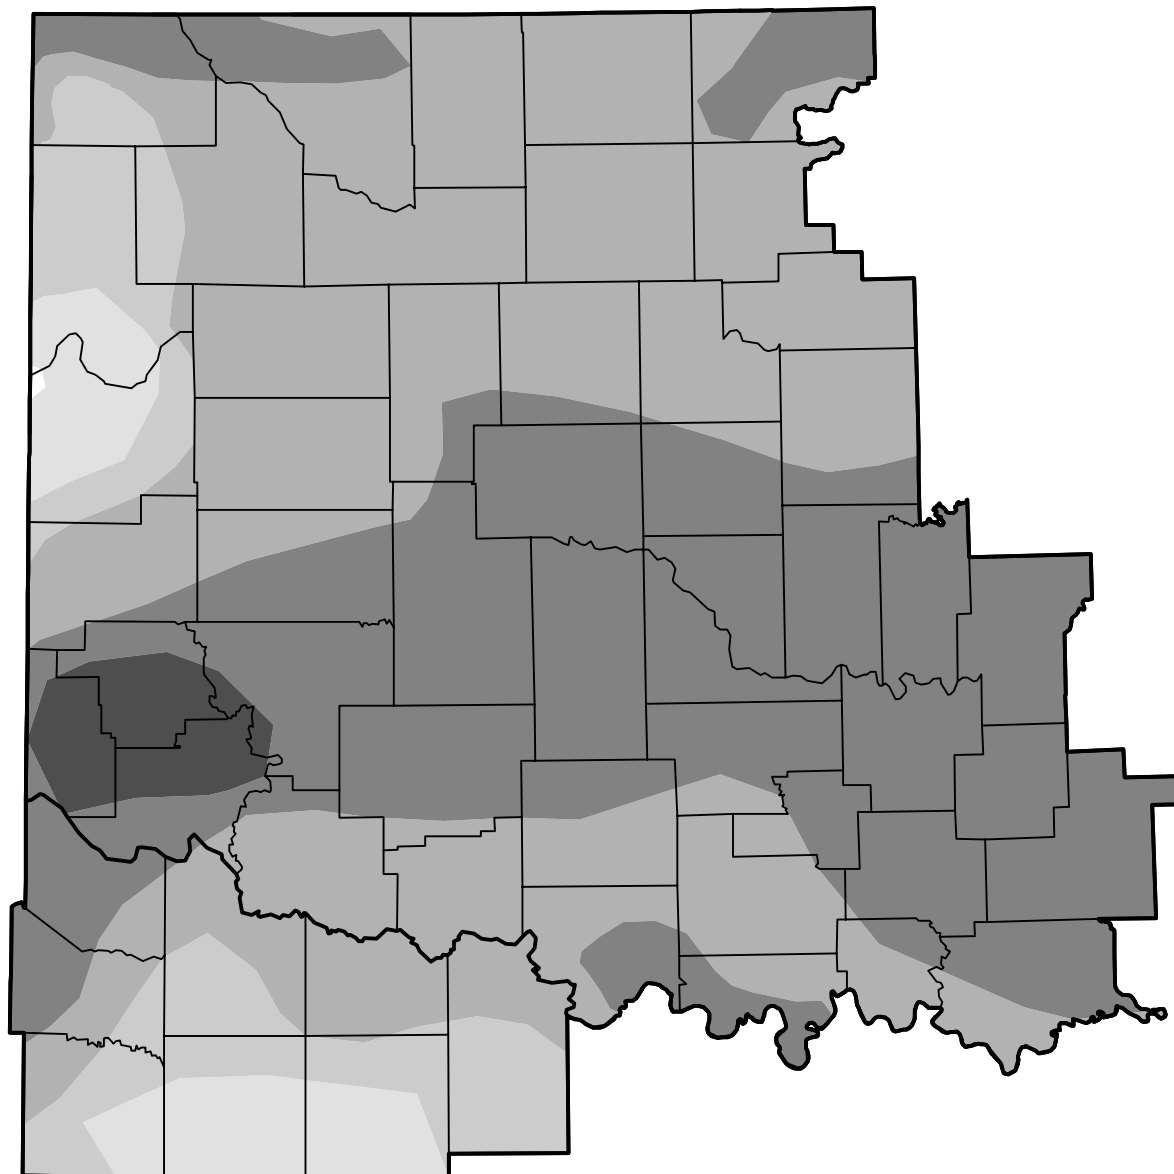

U.S. Drought Monitor

Norman, OK WFO

August 23, 2022
(Released Thursday, Aug. 25, 2022)
Valid 8 a.m. EDT

Intensity:

-  None
-  D0 Abnormally Dry
-  D1 Moderate Drought
-  D2 Severe Drought
-  D3 Extreme Drought
-  D4 Exceptional Drought

The Drought Monitor focuses on broad-scale conditions. Local conditions may vary. For more information on the Drought Monitor, go to <https://droughtmonitor.unl.edu/About.aspx>

Author:

Deborah Bathke
National Drought Mitigation Center