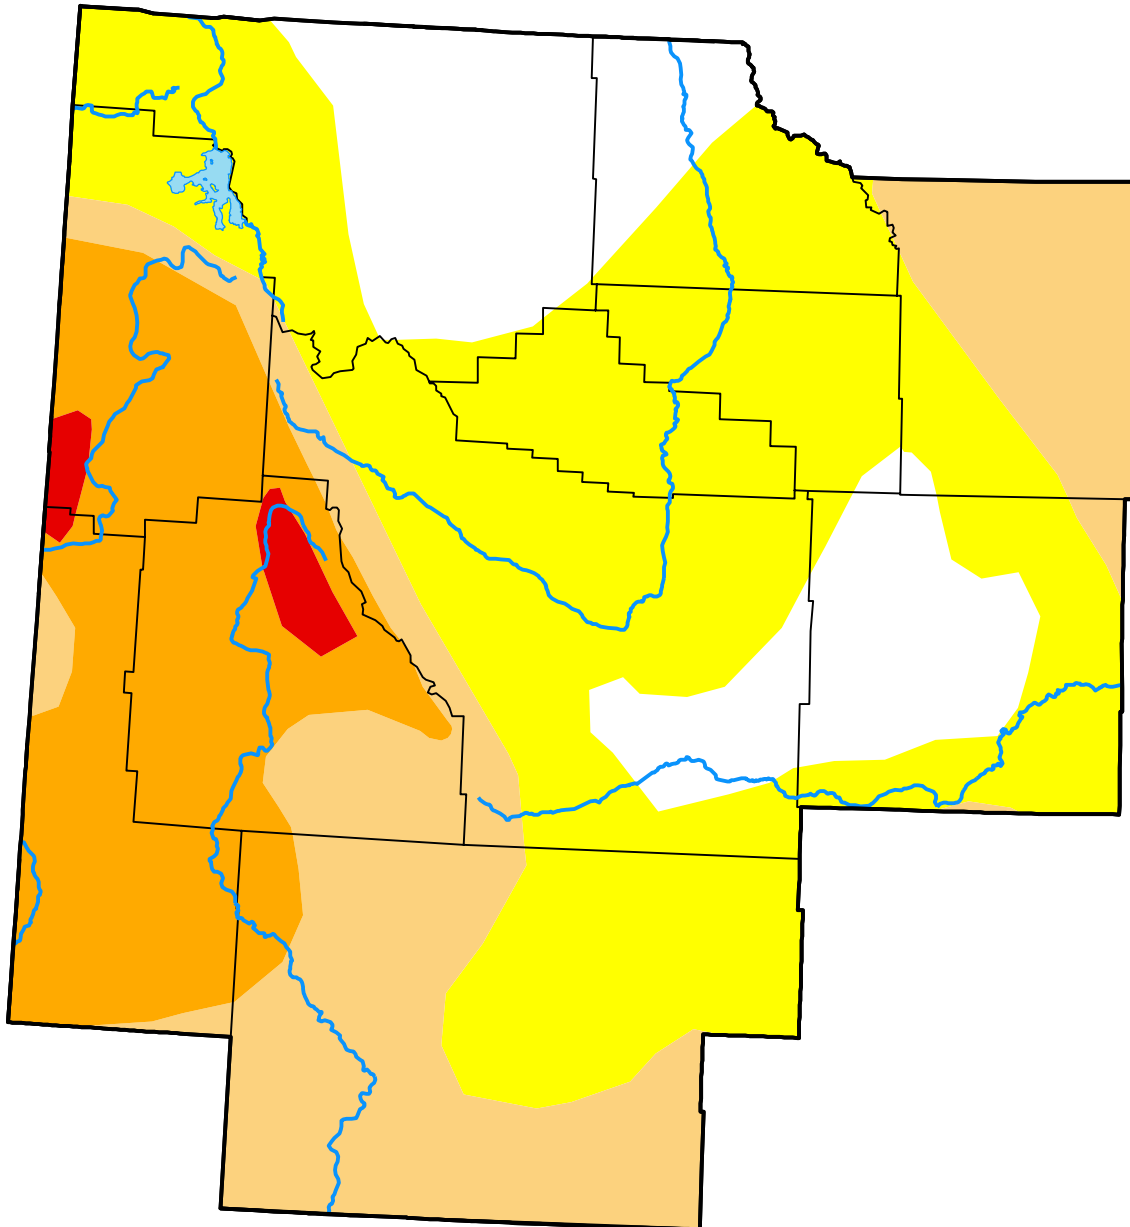

U.S. Drought Monitor

Riverton, WY WFO

August 23, 2022
 (Released Thursday, Aug. 25, 2022)
 Valid 8 a.m. EDT

Drought Conditions (Percent Area)

	None	D0	D1	D2	D3	D4
Current	16.59	41.89	22.47	17.85	1.20	0.00
Last Week <i>08-16-2022</i>	16.59	41.89	22.47	17.85	1.20	0.00
3 Months Ago <i>05-24-2022</i>	0.00	8.98	32.27	45.28	13.47	0.00
Start of Calendar Year <i>01-04-2022</i>	0.00	0.00	24.44	65.39	10.17	0.00
Start of Water Year <i>09-28-2021</i>	0.00	0.00	21.44	46.37	32.19	0.00
One Year Ago <i>08-24-2021</i>	0.00	0.00	30.76	35.43	33.81	0.00

Intensity:

- None
- D0 Abnormally Dry
- D1 Moderate Drought
- D2 Severe Drought
- D3 Extreme Drought
- D4 Exceptional Drought

The Drought Monitor focuses on broad-scale conditions. Local conditions may vary. For more information on the Drought Monitor, go to <https://droughtmonitor.unl.edu/About.aspx>