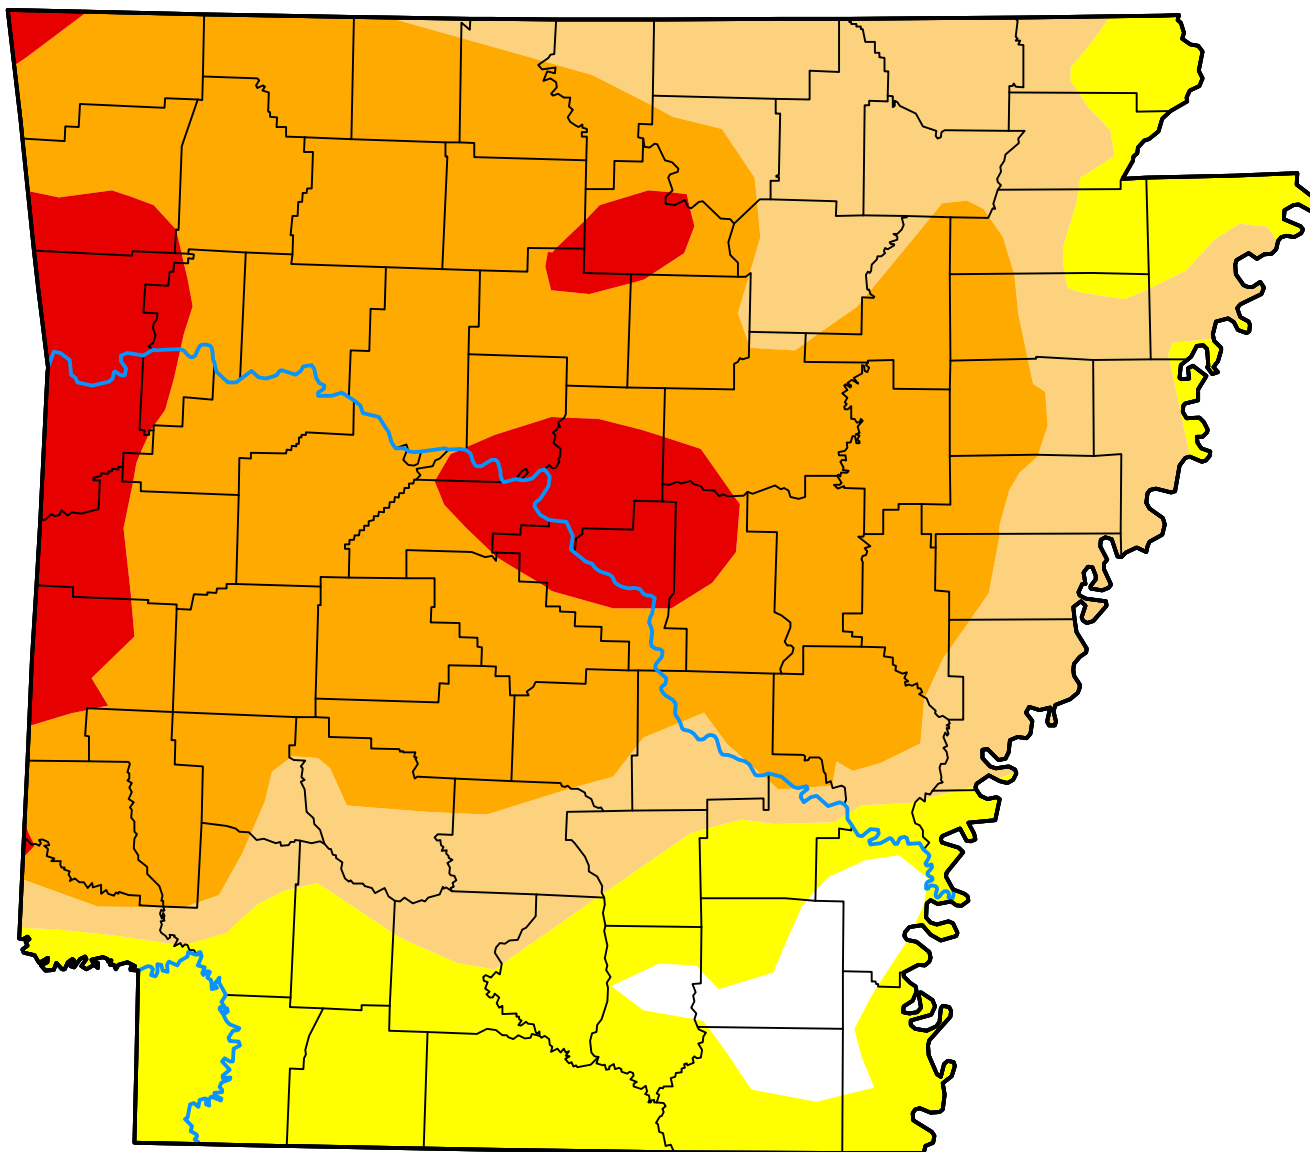

U.S. Drought Monitor Arkansas

October 4, 2022
(Released Thursday, Oct. 6, 2022)
Valid 8 a.m. EDT

Intensity:

-  None
-  D0 Abnormally Dry
-  D1 Moderate Drought
-  D2 Severe Drought
-  D3 Extreme Drought
-  D4 Exceptional Drought

The Drought Monitor focuses on broad-scale conditions. Local conditions may vary. For more information on the Drought Monitor, go to <https://droughtmonitor.unl.edu/About.aspx>

Author:

Brad Pugh
CPC/NOAA