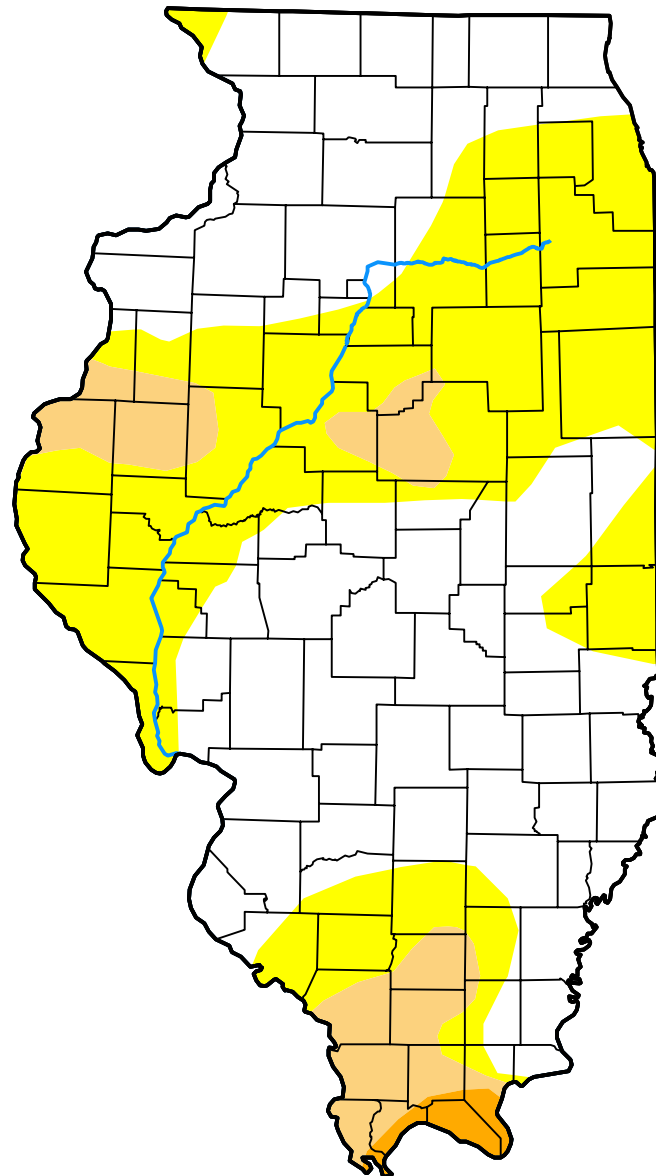

U.S. Drought Monitor

Illinois

October 4, 2022
(Released Thursday, Oct. 6, 2022)
Valid 8 a.m. EDT

Intensity:

-  None
-  D0 Abnormally Dry
-  D1 Moderate Drought
-  D2 Severe Drought
-  D3 Extreme Drought
-  D4 Exceptional Drought

The Drought Monitor focuses on broad-scale conditions. Local conditions may vary. For more information on the Drought Monitor, go to <https://droughtmonitor.unl.edu/About.aspx>

Author:

Brad Pugh
CPC/NOAA