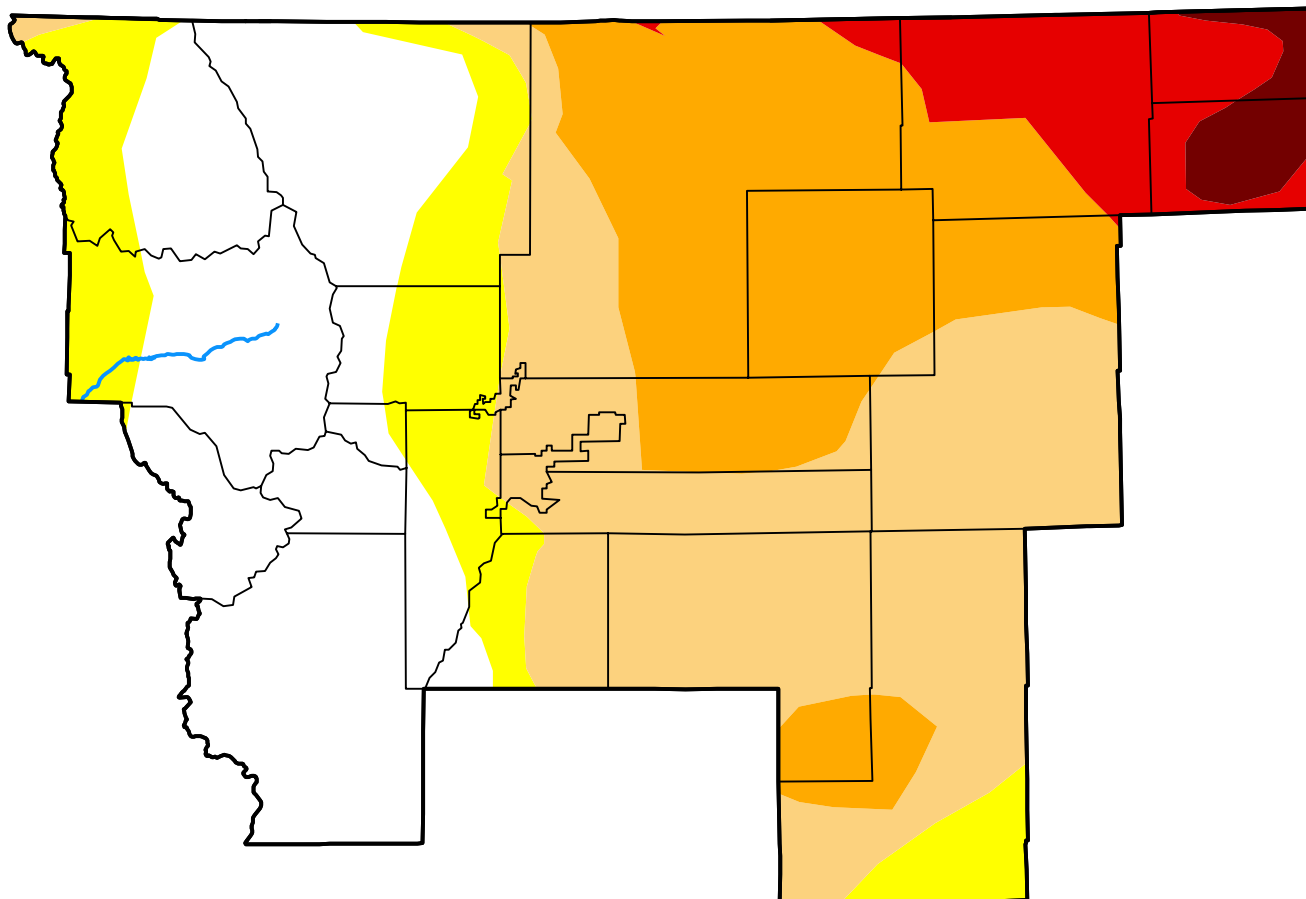

U.S. Drought Monitor Boulder, CO WFO

October 4, 2022
(Released Thursday, Oct. 6, 2022)
Valid 8 a.m. EDT

Intensity:

-  None
-  D0 Abnormally Dry
-  D1 Moderate Drought
-  D2 Severe Drought
-  D3 Extreme Drought
-  D4 Exceptional Drought

The Drought Monitor focuses on broad-scale conditions. Local conditions may vary. For more information on the Drought Monitor, go to <https://droughtmonitor.unl.edu/About.aspx>

Author:

Brad Pugh
CPC/NOAA