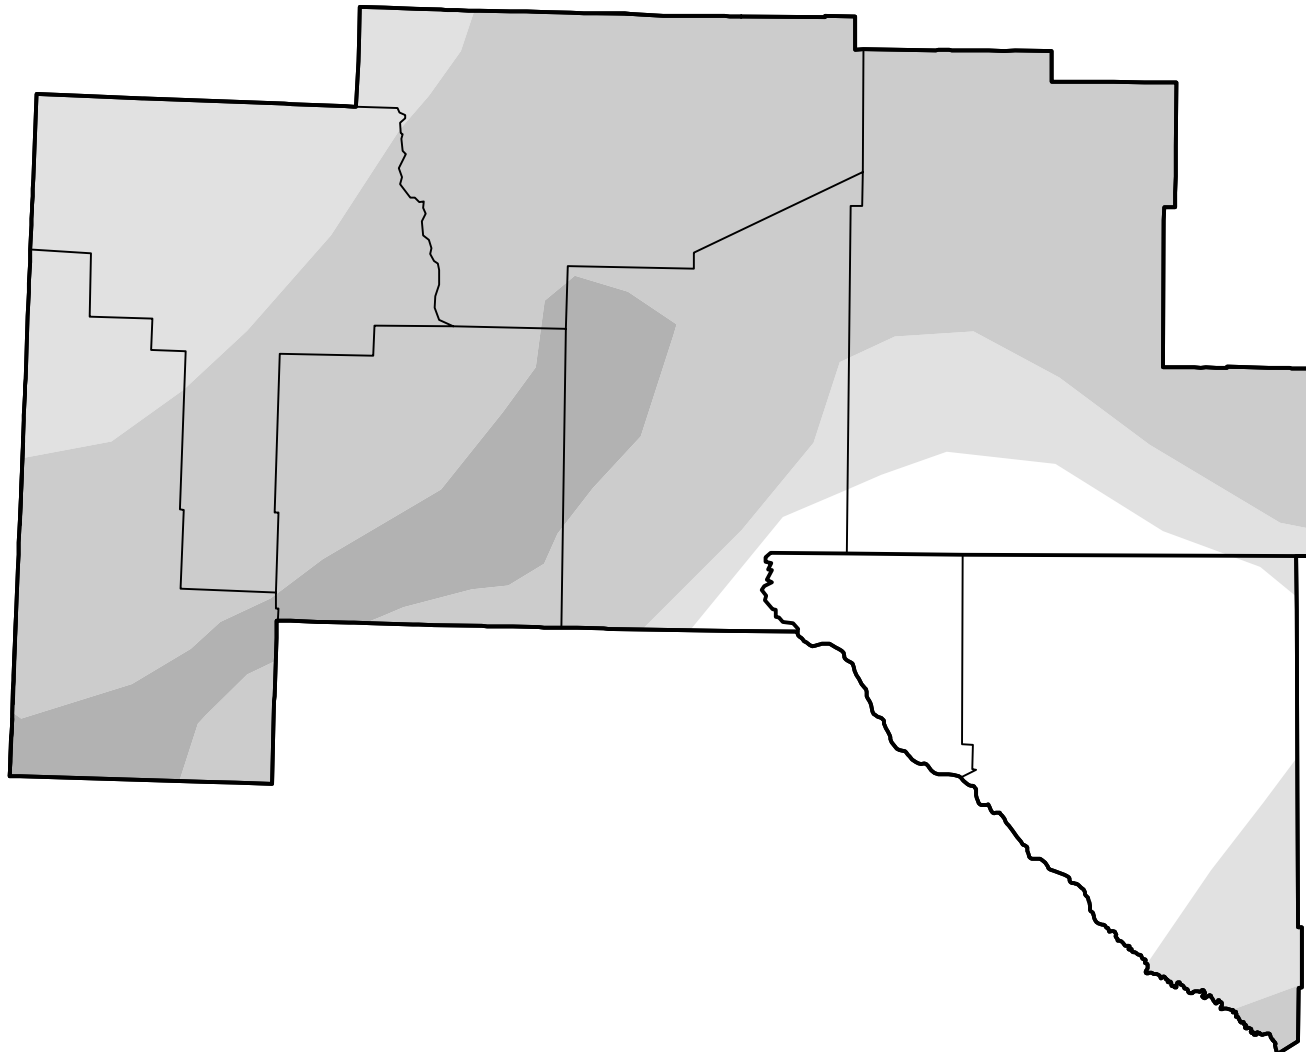

U.S. Drought Monitor El Paso, TX WFO

October 4, 2022
(Released Thursday, Oct. 6, 2022)
Valid 8 a.m. EDT

Intensity:

-  None
-  D0 Abnormally Dry
-  D1 Moderate Drought
-  D2 Severe Drought
-  D3 Extreme Drought
-  D4 Exceptional Drought

The Drought Monitor focuses on broad-scale conditions. Local conditions may vary. For more information on the Drought Monitor, go to <https://droughtmonitor.unl.edu/About.aspx>

Author:

Brad Pugh
CPC/NOAA