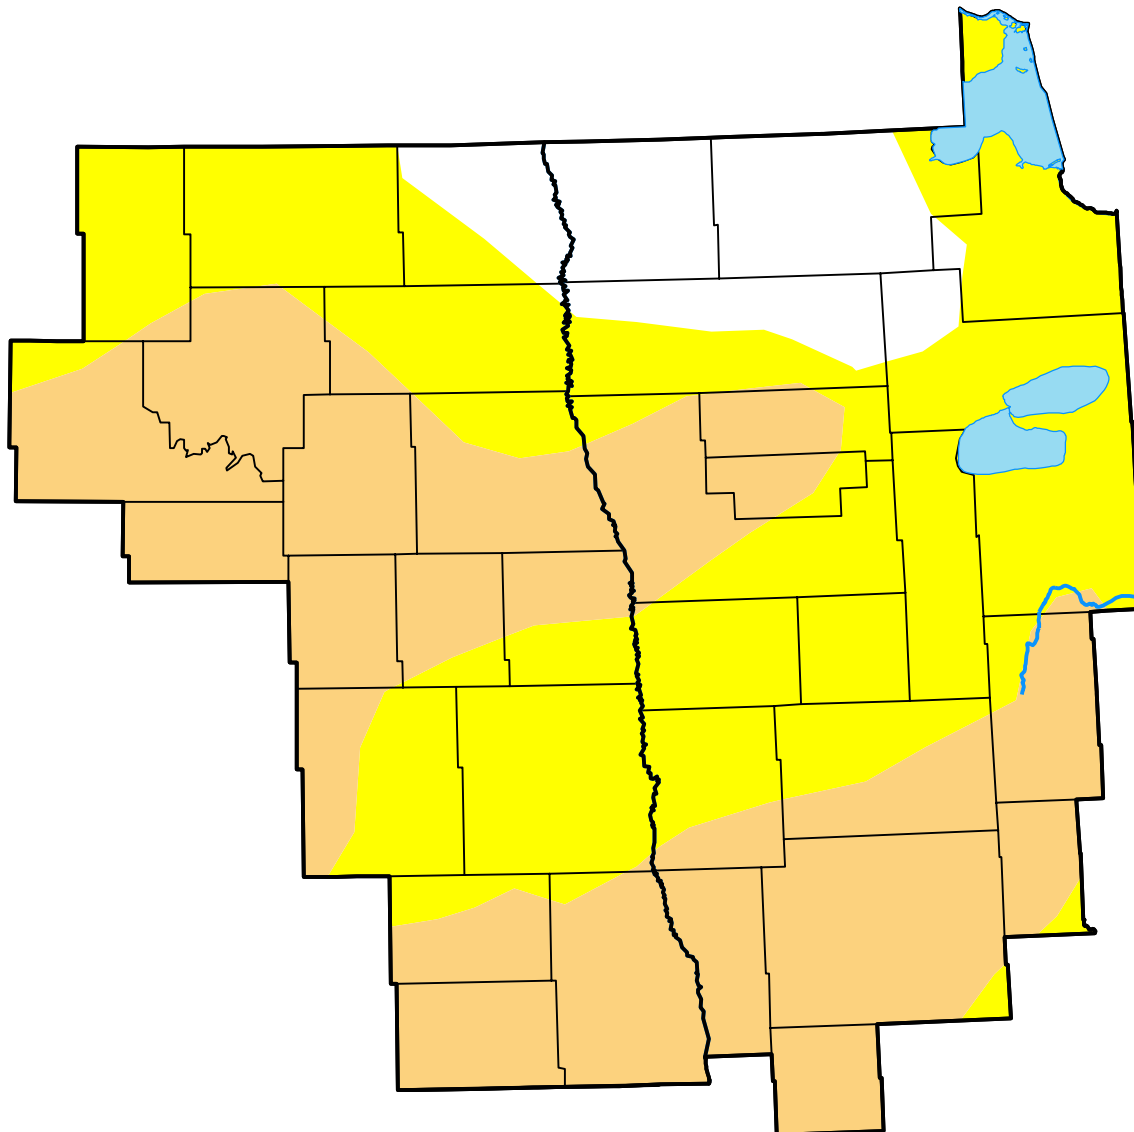

# U.S. Drought Monitor

## Grand Forks, ND WFO

**October 4, 2022**  
 (Released Thursday, Oct. 6, 2022)  
 Valid 8 a.m. EDT

*Drought Conditions (Percent Area)*

	None	D0-D4	D1-D4	D2-D4	D3-D4	D4
<b>Current</b>	10.87	89.13	43.25	0.00	0.00	0.00
<b>Last Week</b> <i>09-27-2022</i>	24.88	75.12	36.56	0.00	0.00	0.00
<b>3 Months Ago</b> <i>07-05-2022</i>	100.00	0.00	0.00	0.00	0.00	0.00
<b>Start of Calendar Year</b> <i>01-04-2022</i>	23.12	76.88	22.39	3.34	0.00	0.00
<b>Start of Water Year</b> <i>09-27-2022</i>	24.88	75.12	36.56	0.00	0.00	0.00
<b>One Year Ago</b> <i>10-05-2021</i>	0.57	99.43	98.92	88.77	32.14	0.00

***Intensity:***

- None
- D0 Abnormally Dry
- D1 Moderate Drought
- D2 Severe Drought
- D3 Extreme Drought
- D4 Exceptional Drought

*The Drought Monitor focuses on broad-scale conditions. Local conditions may vary. For more information on the Drought Monitor, go to <https://droughtmonitor.unl.edu/About.aspx>*