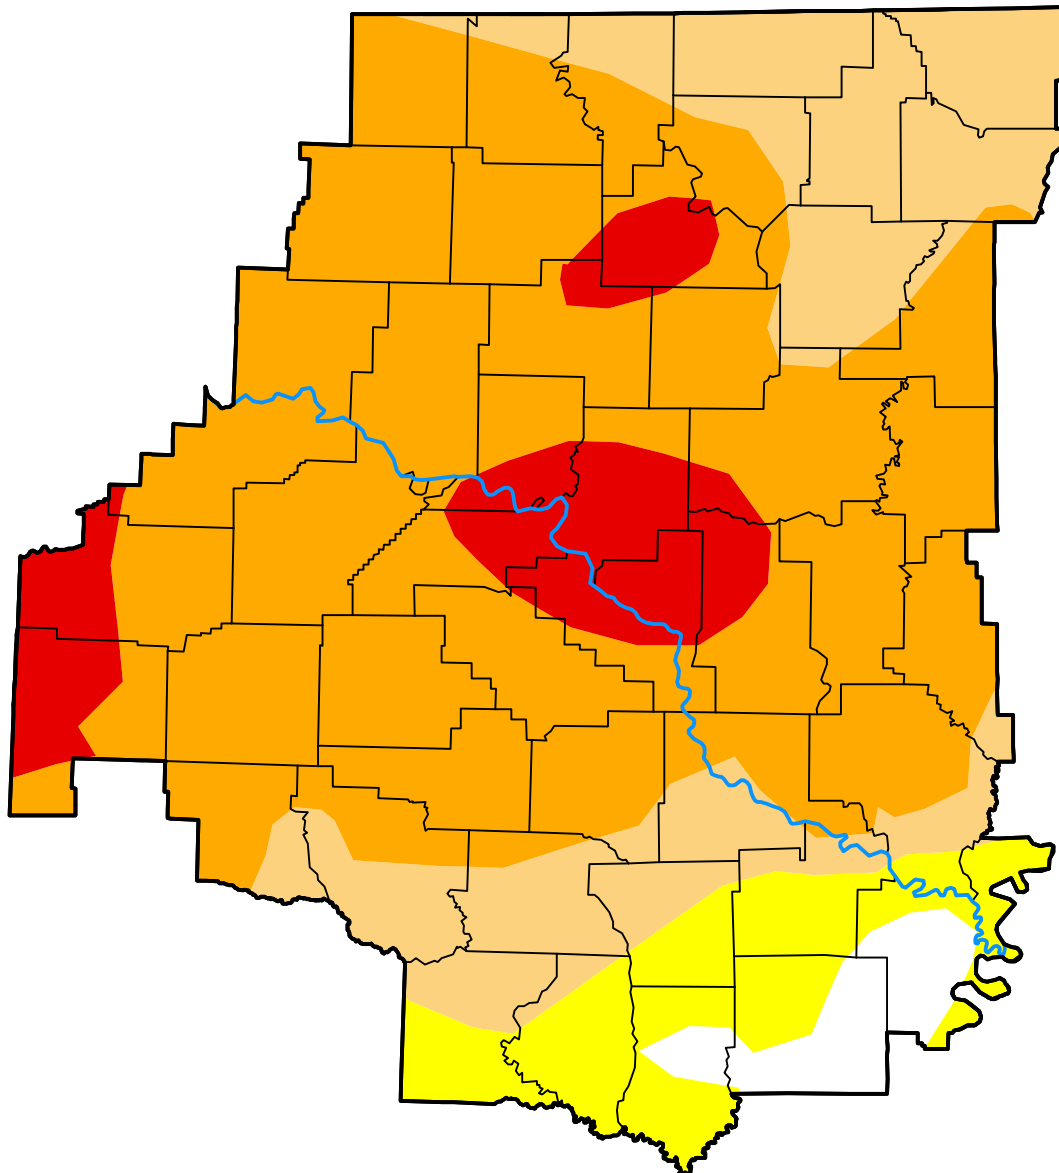

# U.S. Drought Monitor Little Rock, AR WFO

October 4, 2022  
(Released Thursday, Oct. 6, 2022)  
Valid 8 a.m. EDT

### Intensity:

-  None
-  D0 Abnormally Dry
-  D1 Moderate Drought
-  D2 Severe Drought
-  D3 Extreme Drought
-  D4 Exceptional Drought

*The Drought Monitor focuses on broad-scale conditions. Local conditions may vary. For more information on the Drought Monitor, go to <https://droughtmonitor.unl.edu/About.aspx>*