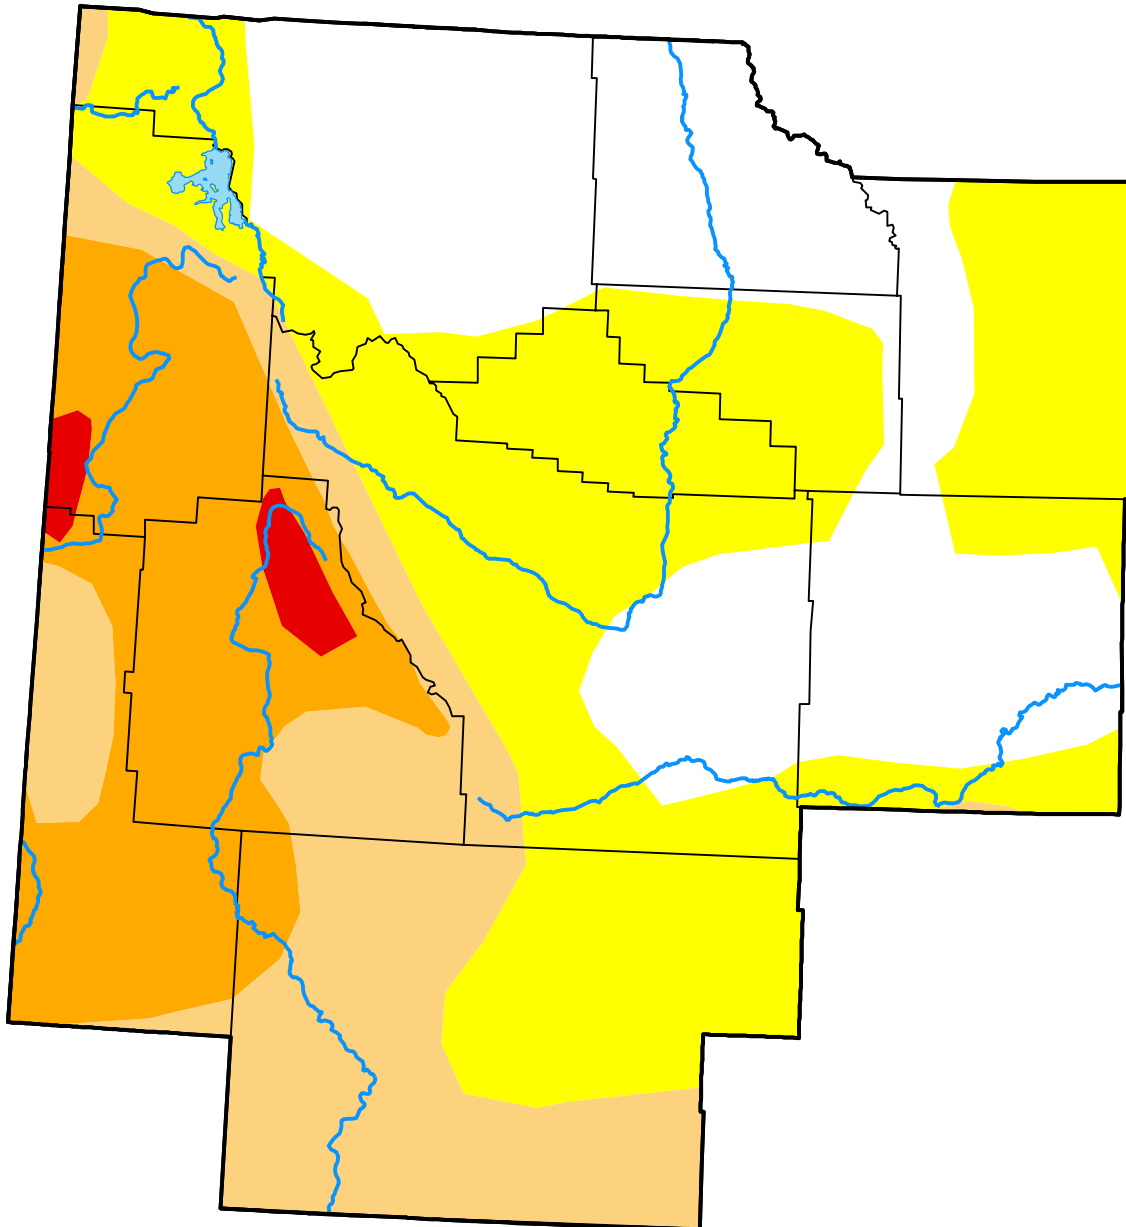

U.S. Drought Monitor

Riverton, WY WFO

October 4, 2022
 (Released Thursday, Oct. 6, 2022)
 Valid 8 a.m. EDT

Drought Conditions (Percent Area)

	None	D0	D1	D2	D3	D4
Current	28.13	35.91	18.47	16.29	1.20	0.00
Last Week <i>09-27-2022</i>	24.49	35.89	22.00	16.41	1.20	0.00
3 Months Ago <i>07-05-2022</i>	17.33	34.39	23.68	19.06	5.54	0.00
Start of Calendar Year <i>01-04-2022</i>	0.00	0.00	24.44	65.39	10.17	0.00
Start of Water Year <i>09-27-2022</i>	24.49	35.89	22.00	16.41	1.20	0.00
One Year Ago <i>10-05-2021</i>	0.00	0.00	21.44	44.62	33.94	0.00

Intensity:

- None
- D0 Abnormally Dry
- D1 Moderate Drought
- D2 Severe Drought
- D3 Extreme Drought
- D4 Exceptional Drought

The Drought Monitor focuses on broad-scale conditions. Local conditions may vary. For more information on the Drought Monitor, go to <https://droughtmonitor.unl.edu/About.aspx>