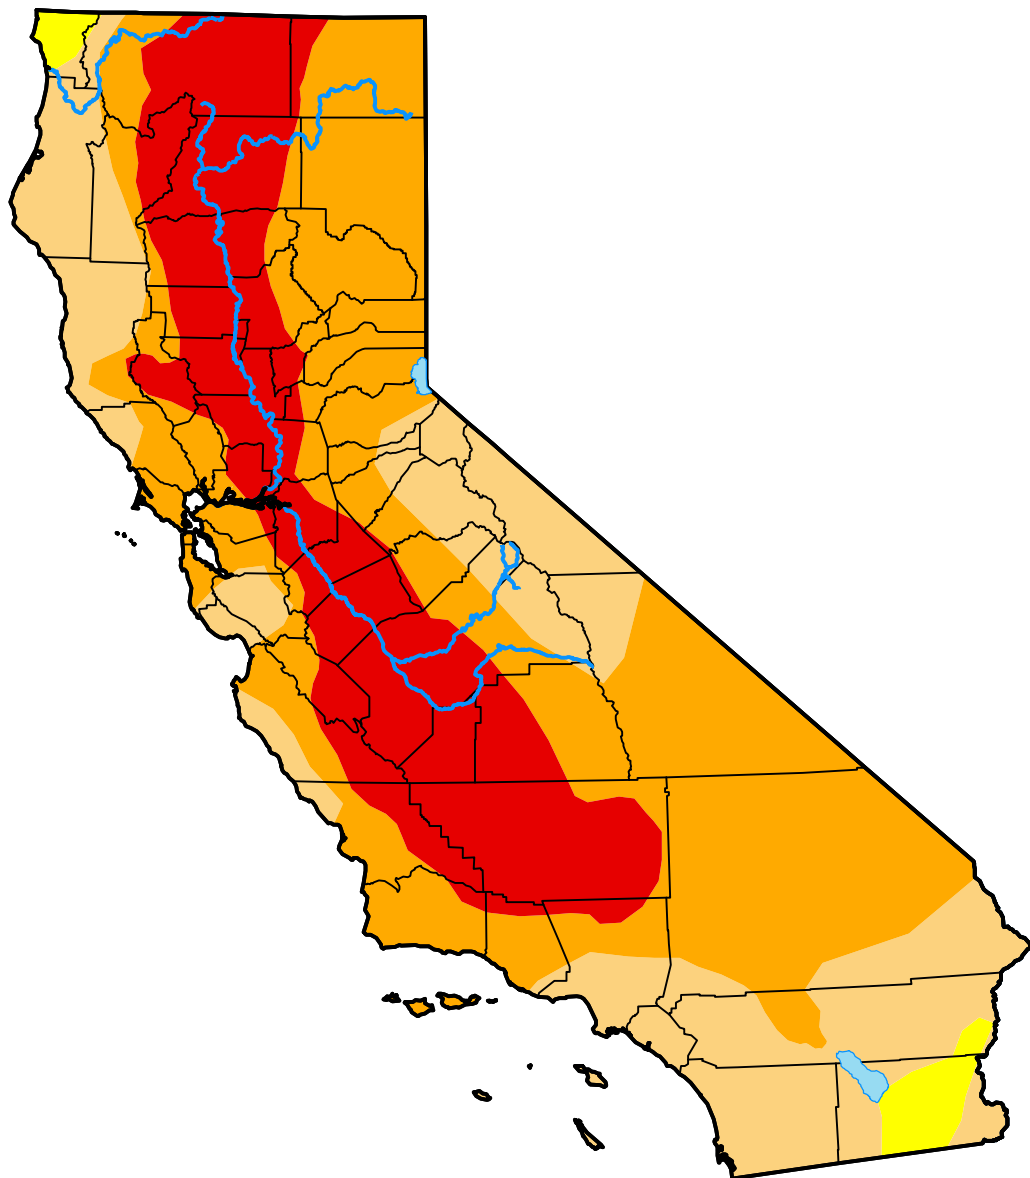

U.S. Drought Monitor California

January 3, 2023
(Released Thursday, Jan. 5, 2023)
Valid 7 a.m. EST

Intensity:

-  None
-  D0 Abnormally Dry
-  D1 Moderate Drought
-  D2 Severe Drought
-  D3 Extreme Drought
-  D4 Exceptional Drought

The Drought Monitor focuses on broad-scale conditions. Local conditions may vary. For more information on the Drought Monitor, go to <https://droughtmonitor.unl.edu/About.aspx>

Author:

Brad Pugh
CPC/NOAA